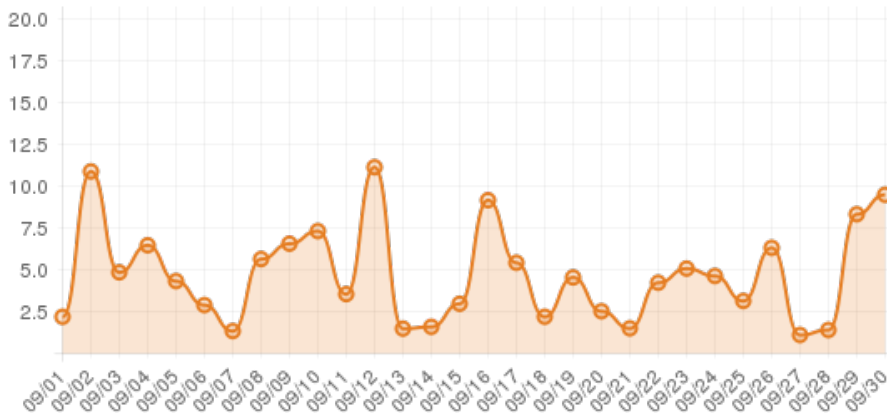

September 2014 (Historic Edenton: Event Frame)

Everwonder Boost Rate

70,140
direct views

782,104
network impressions

78,110%
increase in impressions

Average Time On Site

00:04:54
average time spent on site

555%
compared to industry standard

When a visitor clicks on your event, they get more information about the event. They also get more details about lodging, shopping, restaurants and attractions. This increases the amount of time they spend with your brand.

Average Pages Per Visit

4

average pages per visit

169%

compared to industry standard

Because EverWondr automatically cross promotes other events and nearby attractions, consumers can easily plan their next visit, maybe even extend their stay.