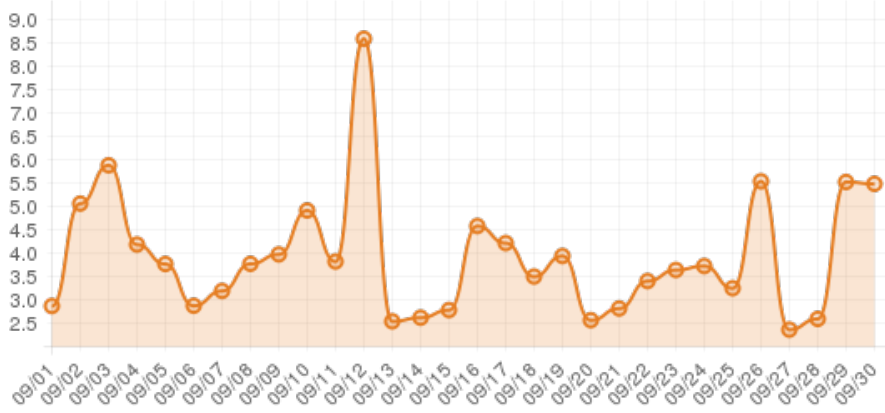

September 2014 (Historic Edenton: Event Frame)

Everwonder Boost Rate

70,140
direct views

782,104
network impressions

78,110%
increase in impressions

Average Time On Site

00:04:54
average time spent on site

555%
compared to industry standard

Average Pages Per Visit

4

average pages per visit

169%

compared to industry standard

Because EverWondr automatically cross promotes other events and nearby attractions, consumers can easily plan their next visit, maybe even extend their stay.