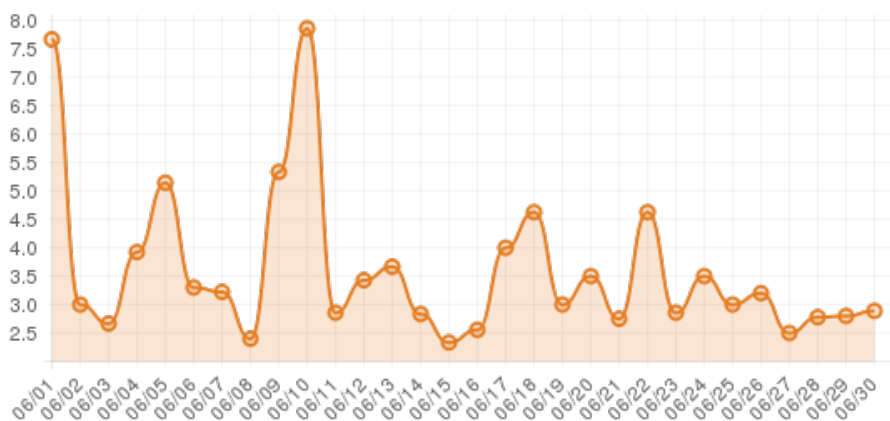

June 2014 (Explore Alleghany)

Everwondr Boost Rate

6576
direct views

55960
network impressions

+5496%
increase in impressions

Average Time On Site

00:06:05
average time spent on site

+712%
compared to industry standard

When a visitor clicks on your event, they get more information about the event. They also get more details about lodging, shopping, restaurants and attractions. This increases the amount of time they spend with your brand.

Average Pages Per Visit

4
average pages per visit

+137%
compared to industry standard

Because EverWondr automatically cross promotes other events and nearby attractions, consumers can easily plan their next visit, maybe even extend their stay.