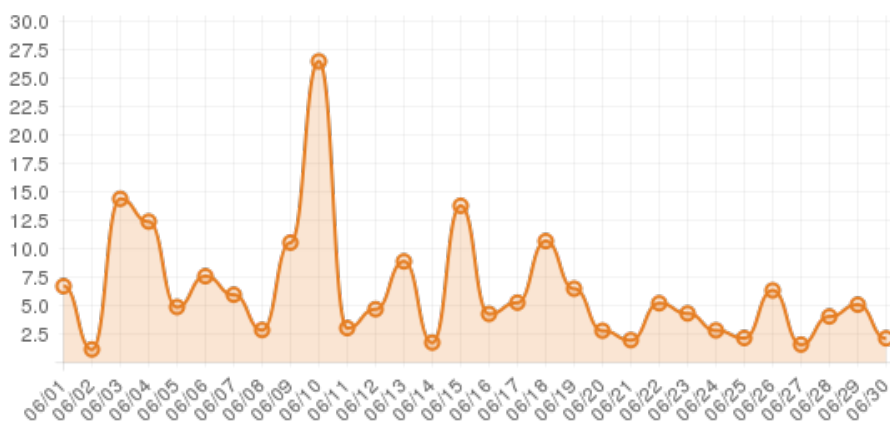

June 2014 (Explore Alleghany)

Everwondr Boost Rate

6576
direct views

55960
network impressions

+5496%
increase in impressions

Average Time On Site

00:06:05
average time spent on site

+712%
compared to industry standard

When a visitor clicks on your event, they get more information about the event. They also get more details about lodging, shopping, restaurants and attractions. This increases the amount of time they spend with your brand.

Average Pages Per Visit

4
average pages per visit

+137%
compared to industry standard

Because EverWondr automatically cross promotes other events and nearby attractions, consumers can easily plan their next visit, maybe even extend their stay.