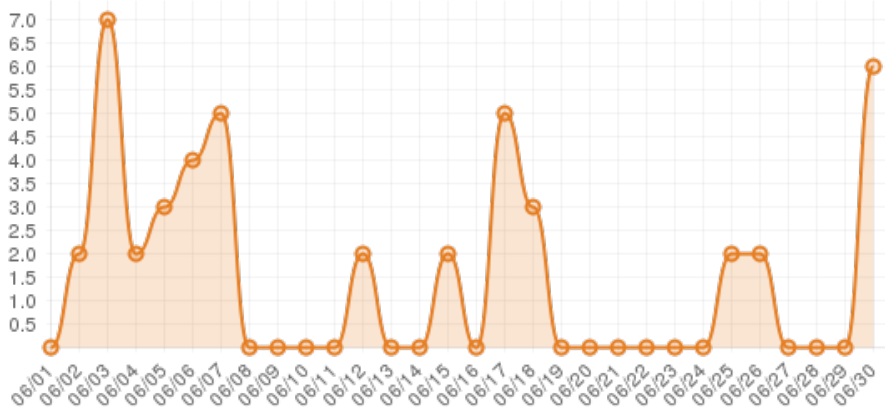

## Everwondr Boost Rate

**13752**  
direct views

**244421**  
network impressions

**+24342.1%**  
increase in impressions

## Average Time On Site

**00:03:58**  
average time spent on site

**+430%**  
compared to industry standard

When a visitor clicks on your event, they get more information about the event. They also get more details about lodging, shopping, restaurants and attractions. This increases the amount of time they spend with your brand.

## Average Pages Per Visit

**3**  
average pages per visit

**+111%**  
compared to industry standard

Because EverWondr automatically cross promotes other events and nearby attractions, consumers can easily plan their next visit, maybe even extend their stay.