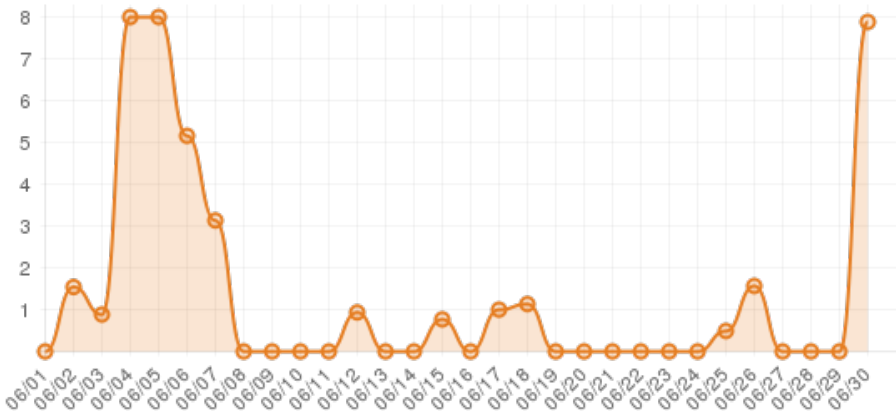

## Everwondr Boost Rate

**13752**  
direct views

**244421**  
network impressions

**+24342.1%**  
increase in impressions

## Average Time On Site

**00:03:58**  
average time spent on site

**+430%**  
compared to industry standard

When a visitor clicks on your event, they get more information about the event. They also get more details about lodging, shopping, restaurants and attractions. This increases the amount of time they spend with your brand.

## Average Pages Per Visit

**3**  
average pages per visit

**+111%**  
compared to industry standard

Because EverWondr automatically cross promotes other events and nearby attractions, consumers can easily plan their next visit, maybe even extend their stay.