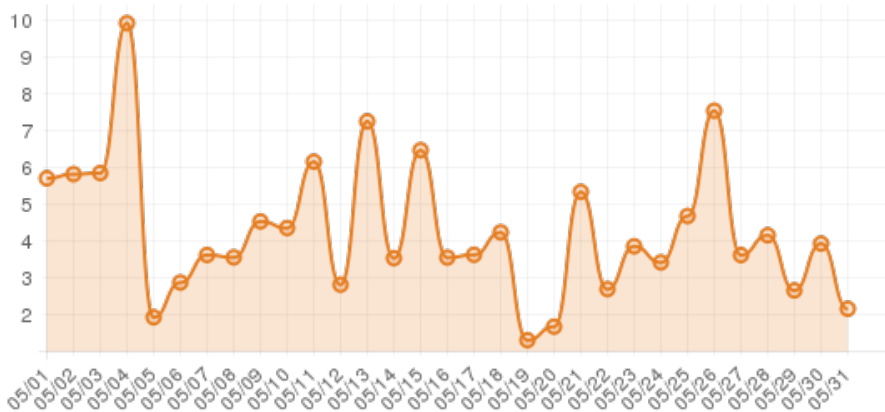

May 2015 (Visit Cherokee Events)

Everwondr Boost Rate

18,256
direct views

228,230
network impressions

22,723%
increase in impressions

Average Time On Site

00:04:11
average time spent on site

459%
compared to industry standard

When a visitor clicks on your event, they get more information about the event. They also get more details about lodging, shopping, restaurants and attractions. This increases the amount of time they spend with your brand.

Average Pages Per Visit

3

average pages per visit

78%

compared to industry standard

Because EverWondr automatically cross promotes other events and nearby attractions, consumers can easily plan their next visit, maybe even extend their stay.