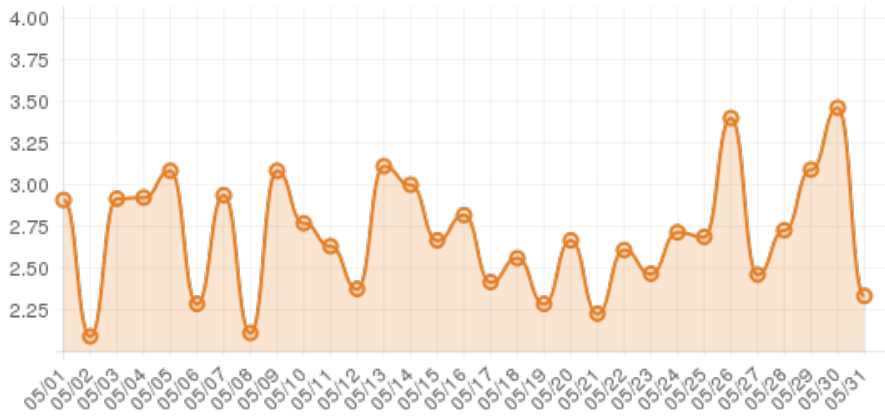

May 2015 (Visit Cherokee Events)

Everwondr Boost Rate

18,256
direct views

228,230
network impressions

22,723%
increase in impressions

Average Time On Site

00:04:11
average time spent on site

459%
compared to industry standard

Average Pages Per Visit

3

average pages per visit

78%

compared to industry standard

Because EverWondr automatically cross promotes other events and nearby attractions, consumers can easily plan their next visit, maybe even extend their stay.