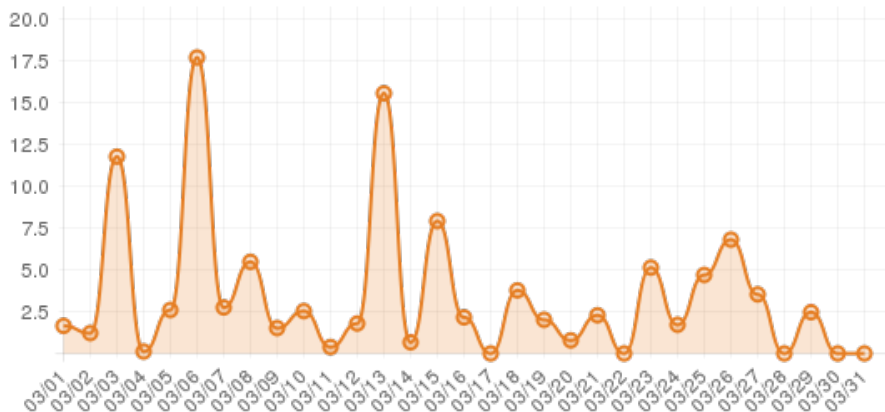

March 2016 (Explore Burke County)

Everwonder Boost Rate

9,046
direct views

207,667
network impressions

20,667%
increase in impressions

Average Time On Site

00:04:35
average time spent on site

511%
compared to industry standard

When a visitor clicks on your event, they get more information about the event. They also get more details about lodging, shopping, restaurants and attractions. This increases the amount of time they spend with your brand.

Average Pages Per Visit

2

average pages per visit

66%

compared to industry standard

Because EverWondr automatically cross promotes other events and nearby attractions, consumers can easily plan their next visit, maybe even extend their stay.