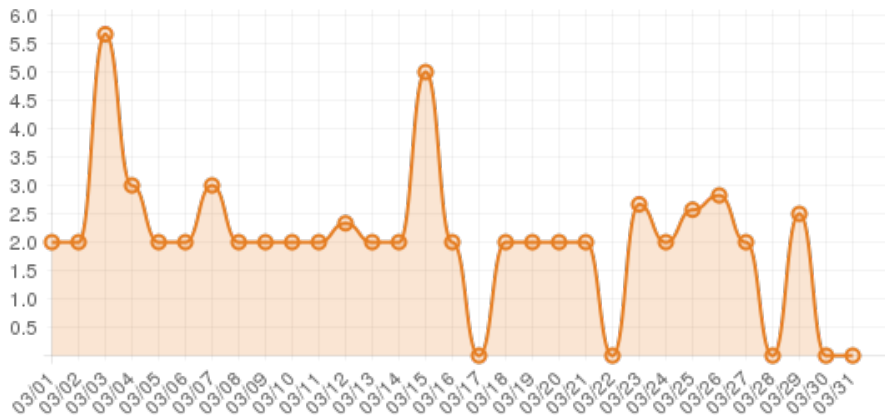

March 2016 (Explore Burke County)

Everwonder Boost Rate

9,046
direct views

207,667
network impressions

20,667%
increase in impressions

Average Time On Site

00:04:35
average time spent on site

511%
compared to industry standard

Average Pages Per Visit

2

average pages per visit

66%

compared to industry standard

Because EverWondr automatically cross promotes other events and nearby attractions, consumers can easily plan their next visit, maybe even extend their stay.