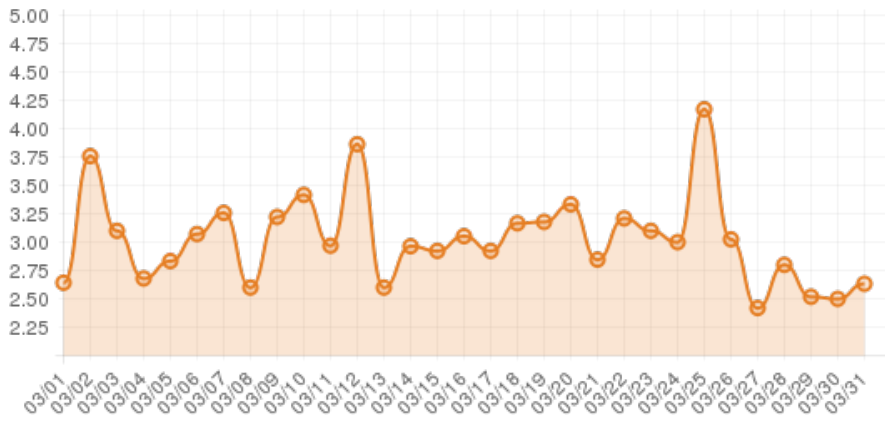

March 2015 (Visit Cherokee Events)

Everwonder Boost Rate

26,105
direct views

222,913
network impressions

22,191%
increase in impressions

Average Time On Site

00:03:47
average time spent on site

405%
compared to industry standard

Average Pages Per Visit

3

average pages per visit

104%

compared to industry standard

Because EverWondr automatically cross promotes other events and nearby attractions, consumers can easily plan their next visit, maybe even extend their stay.