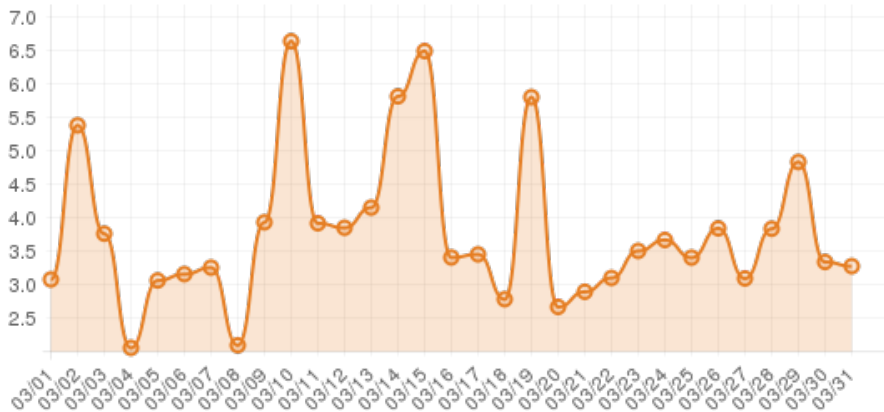

March 2015 (Visit Cherokee Events)

Everwonder Boost Rate

26,105
direct views

222,913
network impressions

22,191%
increase in impressions

Average Time On Site

00:03:47
average time spent on site

405%
compared to industry standard

When a visitor clicks on your event, they get more information about the event. They also get more details about lodging, shopping, restaurants and attractions. This increases the amount of time they spend with your brand.

Average Pages Per Visit

3

average pages per visit

104%

compared to industry standard

Because EverWondr automatically cross promotes other events and nearby attractions, consumers can easily plan their next visit, maybe even extend their stay.