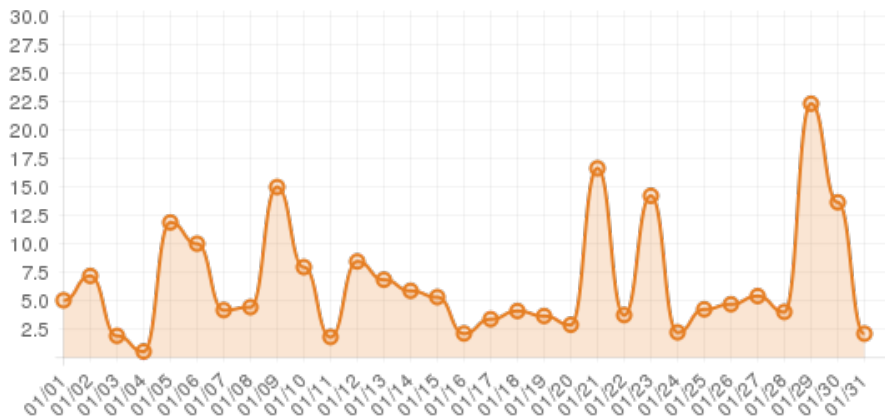

January 2015 (Wilkes County Library: Event Frame)

Everwondr Boost Rate

572
direct views

207,537
network impressions

20,654%
increase in impressions

Average Time On Site

00:07:42
average time spent on site

928%
compared to industry standard

When a visitor clicks on your event, they get more information about the event. They also get more details about lodging, shopping, restaurants and attractions. This increases the amount of time they spend with your brand.

Average Pages Per Visit

3

average pages per visit

111%

compared to industry standard

Because EverWondr automatically cross promotes other events and nearby attractions, consumers can easily plan their next visit, maybe even extend their stay.