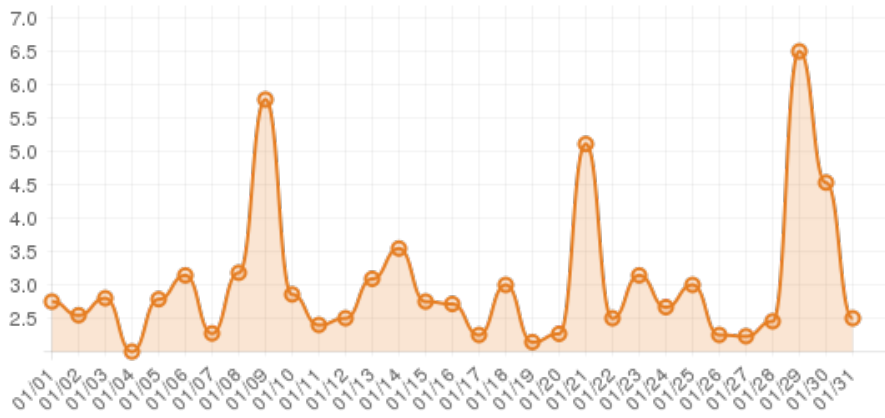

January 2015 (Wilkes County Library: Event Frame)

Everwondr Boost Rate

572
direct views

207,537
network impressions

20,654%
increase in impressions

Average Time On Site

00:07:42
average time spent on site

928%
compared to industry standard

Average Pages Per Visit

3

average pages per visit

111%

compared to industry standard

Because EverWondr automatically cross promotes other events and nearby attractions, consumers can easily plan their next visit, maybe even extend their stay.