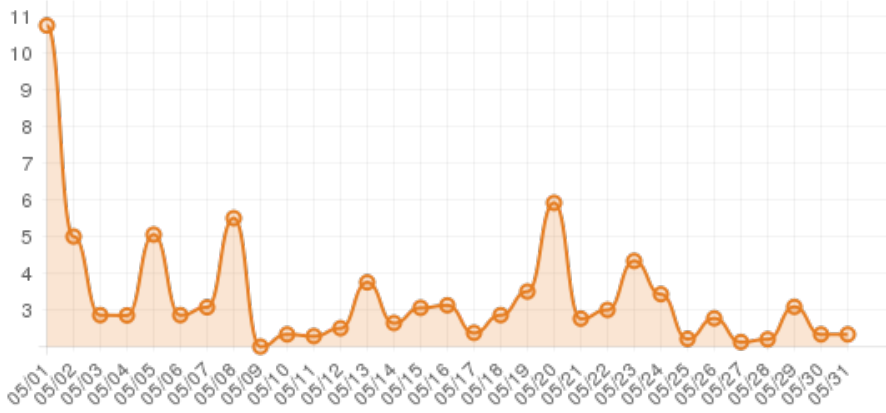

May 2015 (Wilkes County Library: Event Frame)

Everwonder Boost Rate

957
direct views

217,711
network impressions

21,671%
increase in impressions

Average Time On Site

00:07:12
average time spent on site

861%
compared to industry standard

Average Pages Per Visit

4

average pages per visit

135%

compared to industry standard

Because EverWondr automatically cross promotes other events and nearby attractions, consumers can easily plan their next visit, maybe even extend their stay.