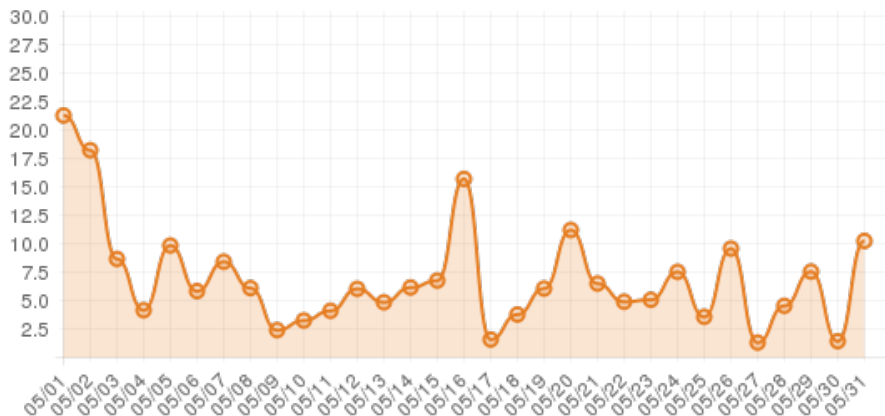

May 2015 (Wilkes County Library: Event Frame)

Everwonder Boost Rate

957
direct views

217,711
network impressions

21,671%
increase in impressions

Average Time On Site

00:07:12
average time spent on site

861%
compared to industry standard

When a visitor clicks on your event, they get more information about the event. They also get more details about lodging, shopping, restaurants and attractions. This increases the amount of time they spend with your brand.

Average Pages Per Visit

4

average pages per visit

135%

compared to industry standard

Because EverWondr automatically cross promotes other events and nearby attractions, consumers can easily plan their next visit, maybe even extend their stay.