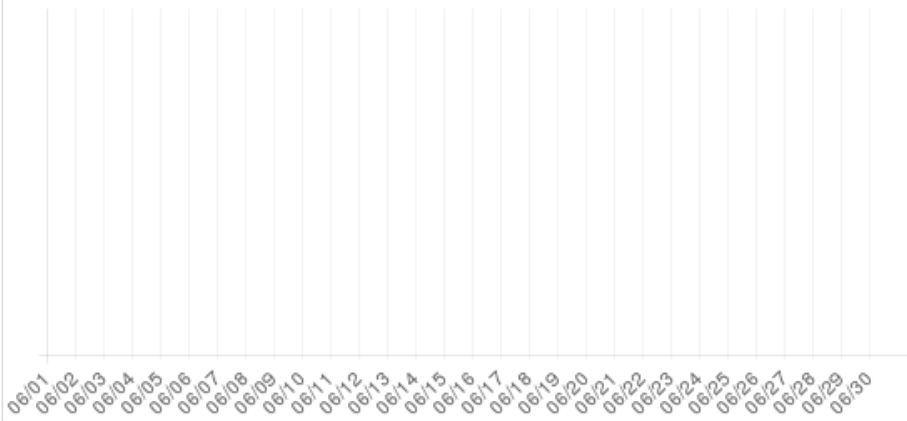

June 2014 (Explore Catawba)

Everwondr Boost Rate

2608
direct views

224220
network impressions

+22322%
increase in impressions

Average Time On Site

00:06:42
average time spent on site

+794%
compared to industry standard

When a visitor clicks on your event, they get more information about the event. They also get more details about lodging, shopping, restaurants and attractions. This increases the amount of time they spend with your brand.

Average Pages Per Visit

5
average pages per visit

+202%
compared to industry standard

Because EverWondr automatically cross promotes other events and nearby attractions, consumers can easily plan their next visit, maybe even extend their stay.