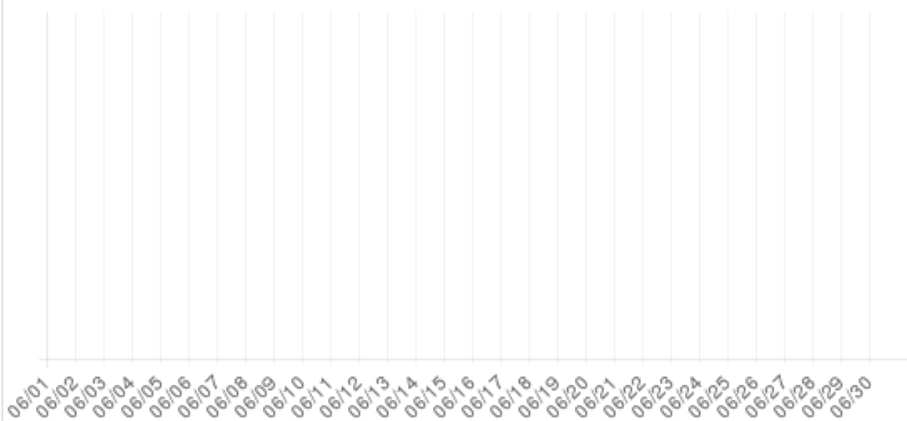

June 2014 (Explore Catawba)

Everwondr Boost Rate

2608
direct views

224220
network impressions

+22322%
increase in impressions

Average Time On Site

00:06:42
average time spent on site

+794%
compared to industry standard

Average Pages Per Visit

5
average pages per visit

+202%
compared to industry standard

Because EverWondr automatically cross promotes other events and nearby attractions, consumers can easily plan their next visit, maybe even extend their stay.