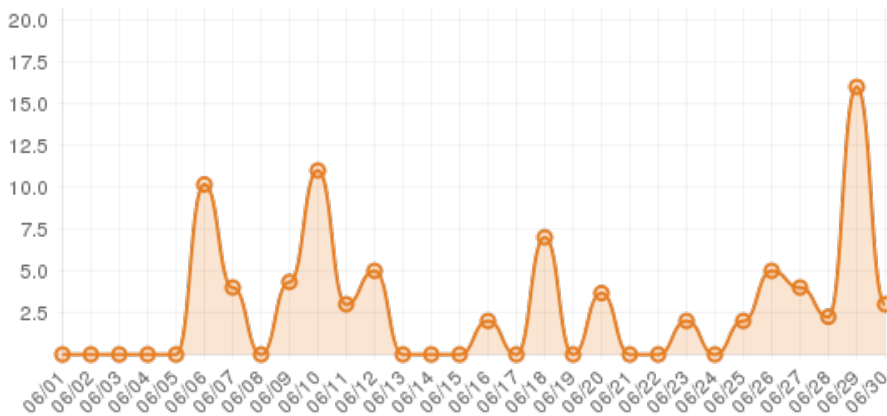

June 2014 (Explore Roxboro)

Everwondr Boost Rate

979
direct views

25823
network impressions

+2482.3%
increase in impressions

Average Time On Site

00:12:08
average time spent on site

+1518%
compared to industry standard

When a visitor clicks on your event, they get more information about the event. They also get more details about lodging, shopping, restaurants and attractions. This increases the amount of time they spend with your brand.

Average Pages Per Visit

6
average pages per visit

+293%
compared to industry standard

Because EverWondr automatically cross promotes other events and nearby attractions, consumers can easily plan their next visit, maybe even extend their stay.