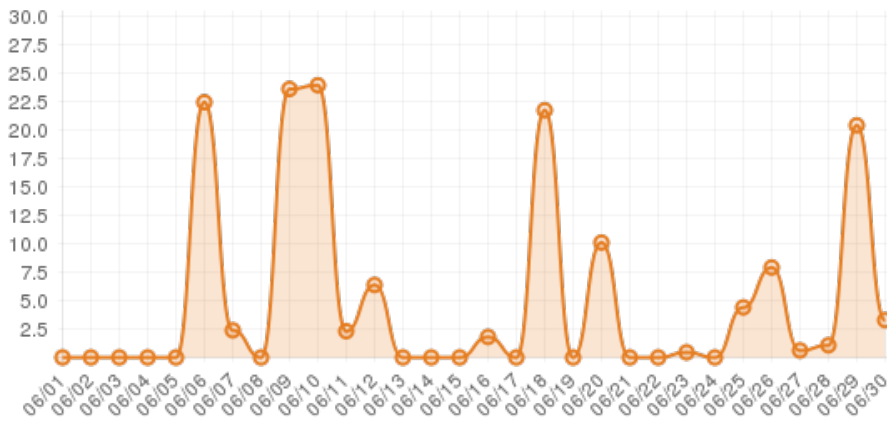

June 2014 (Explore Roxboro)

Everwondr Boost Rate

979
direct views

25823
network impressions

+2482.3%
increase in impressions

Average Time On Site

00:12:08
average time spent on site

+1518%
compared to industry standard

When a visitor clicks on your event, they get more information about the event. They also get more details about lodging, shopping, restaurants and attractions. This increases the amount of time they spend with your brand.

Average Pages Per Visit

6
average pages per visit

+293%
compared to industry standard

Because EverWondr automatically cross promotes other events and nearby attractions, consumers can easily plan their next visit, maybe even extend their stay.