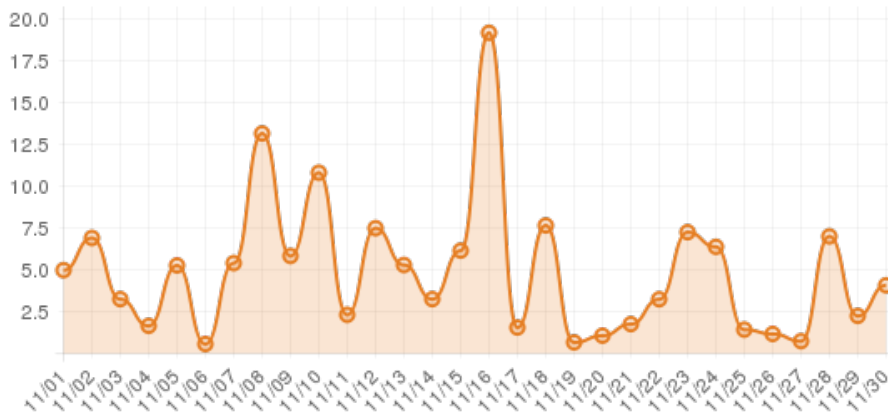

November 2015 (Explore Roxboro)

Everwonder Boost Rate

206
direct views

209,593
network impressions

20,859%
increase in impressions

Average Time On Site

00:04:34
average time spent on site

509%
compared to industry standard

When a visitor clicks on your event, they get more information about the event. They also get more details about lodging, shopping, restaurants and attractions. This increases the amount of time they spend with your brand.

Average Pages Per Visit

4

average pages per visit

149%

compared to industry standard

Because EverWondr automatically cross promotes other events and nearby attractions, consumers can easily plan their next visit, maybe even extend their stay.