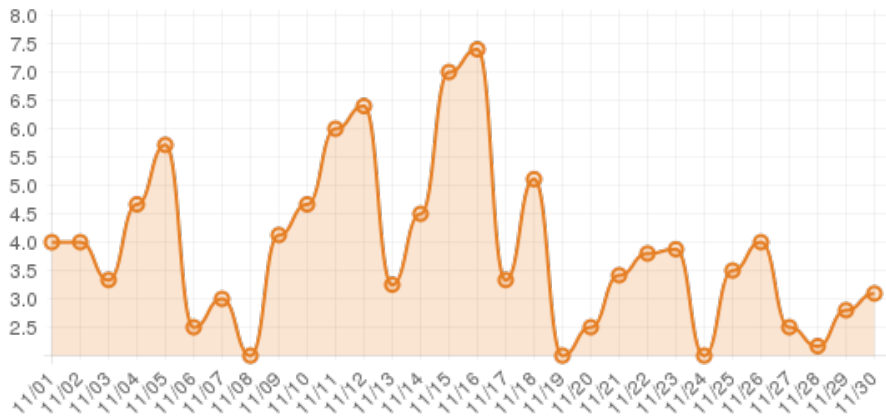

November 2015 (Explore Roxboro)

Everwonder Boost Rate

206
direct views

209,593
network impressions

20,859%
increase in impressions

Average Time On Site

00:04:34
average time spent on site

509%
compared to industry standard

Average Pages Per Visit

4

average pages per visit

149%

compared to industry standard

Because EverWondr automatically cross promotes other events and nearby attractions, consumers can easily plan their next visit, maybe even extend their stay.