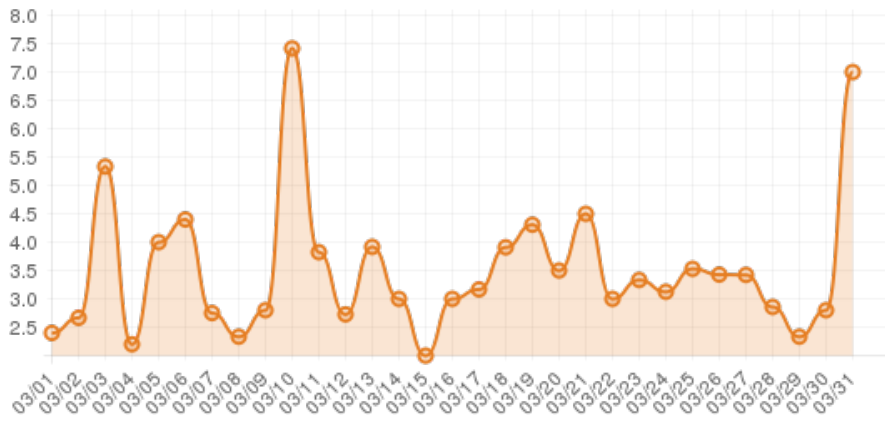

March 2015 (Wilkes County Library: Event Frame)

Everwondr Boost Rate

864
direct views

212,362
network impressions

21,136%
increase in impressions

Average Time On Site

00:07:14
average time spent on site

867%
compared to industry standard

Average Pages Per Visit

4

average pages per visit

146%

compared to industry standard

Because EverWondr automatically cross promotes other events and nearby attractions, consumers can easily plan their next visit, maybe even extend their stay.