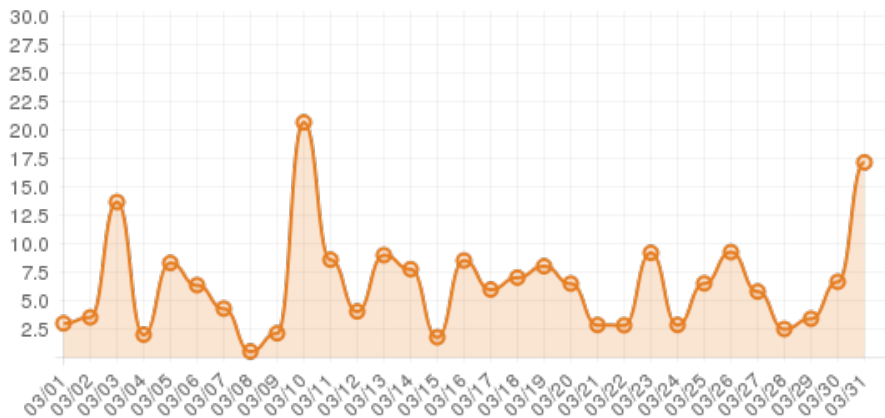

March 2015 (Wilkes County Library: Event Frame)

Everwondr Boost Rate

864
direct views

212,362
network impressions

21,136%
increase in impressions

Average Time On Site

00:07:14
average time spent on site

867%
compared to industry standard

When a visitor clicks on your event, they get more information about the event. They also get more details about lodging, shopping, restaurants and attractions. This increases the amount of time they spend with your brand.

Average Pages Per Visit

4

average pages per visit

146%

compared to industry standard

Because EverWondr automatically cross promotes other events and nearby attractions, consumers can easily plan their next visit, maybe even extend their stay.