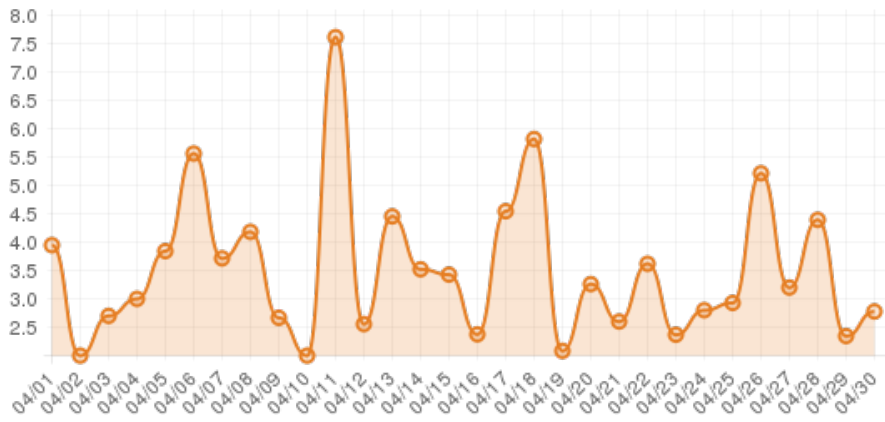

April 2016 (Explore Pinehurst)

Everwonder Boost Rate

2,741
direct views

207,441
network impressions

20,644%
increase in impressions

Average Time On Site

00:06:49
average time spent on site

811%
compared to industry standard

Average Pages Per Visit

4

average pages per visit

142%

compared to industry standard

Because EverWondr automatically cross promotes other events and nearby attractions, consumers can easily plan their next visit, maybe even extend their stay.