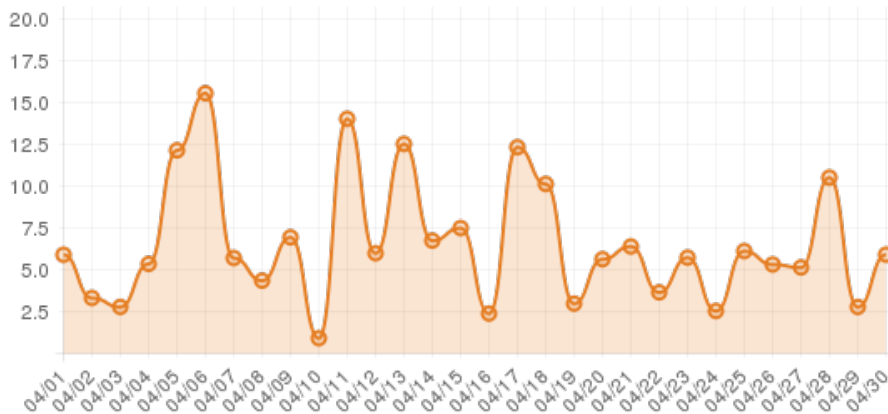

April 2016 (Explore Pinehurst)

Everwonder Boost Rate

2,741
direct views

207,441
network impressions

20,644%
increase in impressions

Average Time On Site

00:06:49
average time spent on site

811%
compared to industry standard

When a visitor clicks on your event, they get more information about the event. They also get more details about lodging, shopping, restaurants and attractions. This increases the amount of time they spend with your brand.

Average Pages Per Visit

4

average pages per visit

142%

compared to industry standard

Because EverWondr automatically cross promotes other events and nearby attractions, consumers can easily plan their next visit, maybe even extend their stay.