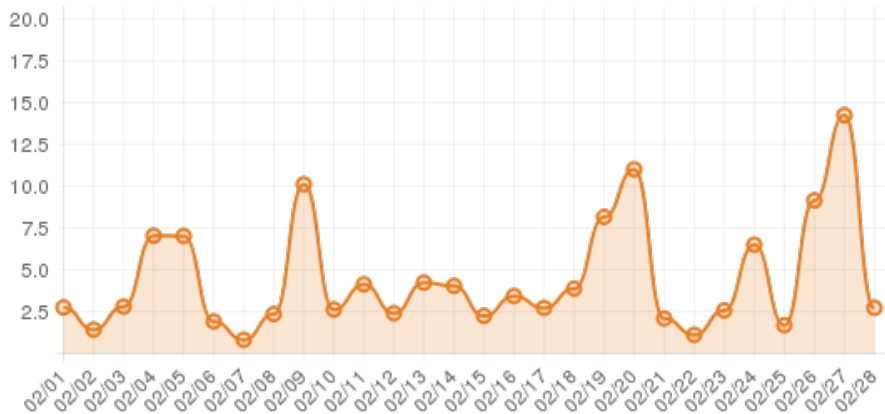

## February 2015 (Johnston County Events)

### Everwonder Boost Rate

**3,269**  
direct views

**229,395**  
network impressions

**22,840%**  
increase in impressions

### Average Time On Site

**00:04:52**  
average time spent on site

**550%**  
compared to industry standard

When a visitor clicks on your event, they get more information about the event. They also get more details about lodging, shopping, restaurants and attractions. This increases the amount of time they spend with your brand.

## Average Pages Per Visit

4

average pages per visit

156%

compared to industry standard

Because EverWondr automatically cross promotes other events and nearby attractions, consumers can easily plan their next visit, maybe even extend their stay.