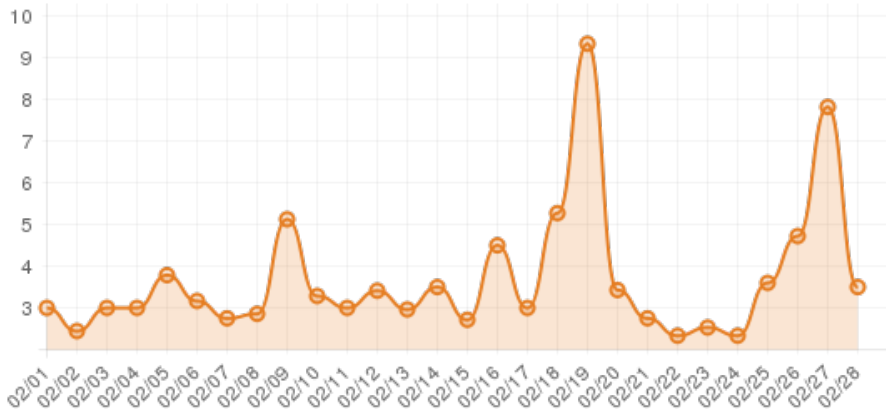

### Everwonder Boost Rate

**3,269**  
direct views

**229,395**  
network impressions

**22,840%**  
increase in impressions

## Average Pages Per Visit

4

average pages per visit

156%

compared to industry standard

Because EverWondr automatically cross promotes other events and nearby attractions, consumers can easily plan their next visit, maybe even extend their stay.