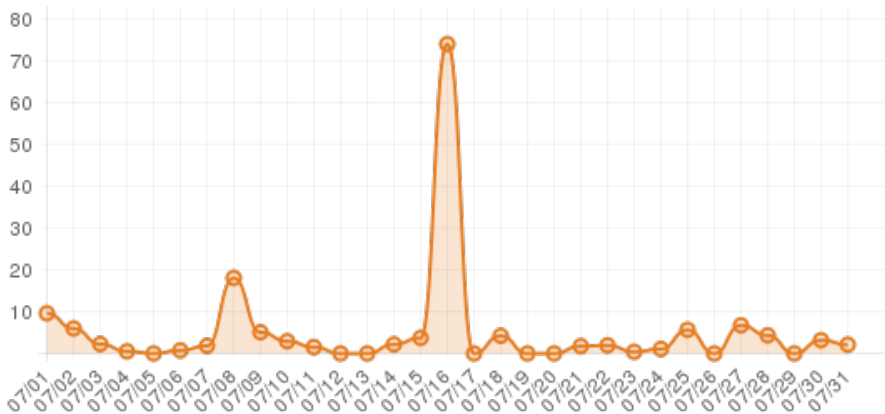

### Everwondr Boost Rate

**76**  
direct views

**201,199**  
network impressions

**20,020%**  
increase in impressions

### Average Time On Site

**00:06:51**  
average time spent on site

**814%**  
compared to industry standard

When a visitor clicks on your event, they get more information about the event. They also get more details about lodging, shopping, restaurants and attractions. This increases the amount of time they spend with your brand.

## Average Pages Per Visit

**5**  
average pages per visit

**223%**  
compared to industry standard

Because EverWondr automatically cross promotes other events and nearby attractions, consumers can easily plan their next visit, maybe even extend their stay.