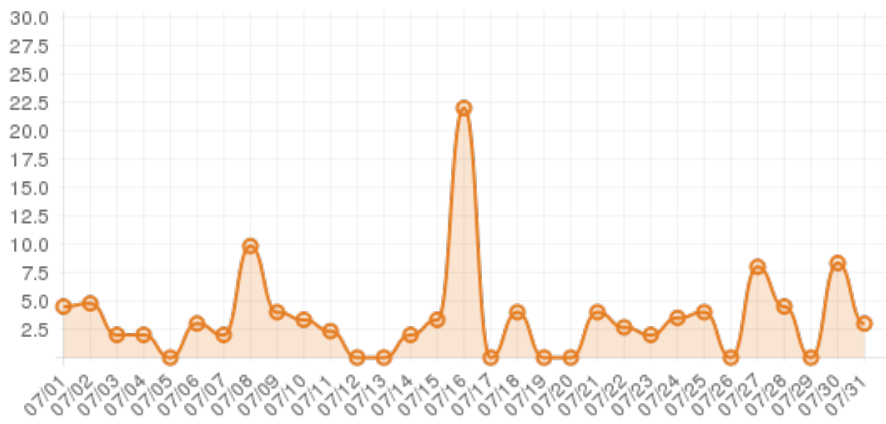

### Everwondr Boost Rate

**76**  
direct views

**201,199**  
network impressions

**20,020%**  
increase in impressions

### Average Time On Site

**00:06:51**  
average time spent on site

**814%**  
compared to industry standard

When a visitor clicks on your event, they get more information about the event. They also get more details about lodging, shopping, restaurants and attractions. This increases the amount of time they spend with your brand.

## Average Pages Per Visit

**5**  
average pages per visit

**223%**  
compared to industry standard

Because EverWondr automatically cross promotes other events and nearby attractions, consumers can easily plan their next visit, maybe even extend their stay.