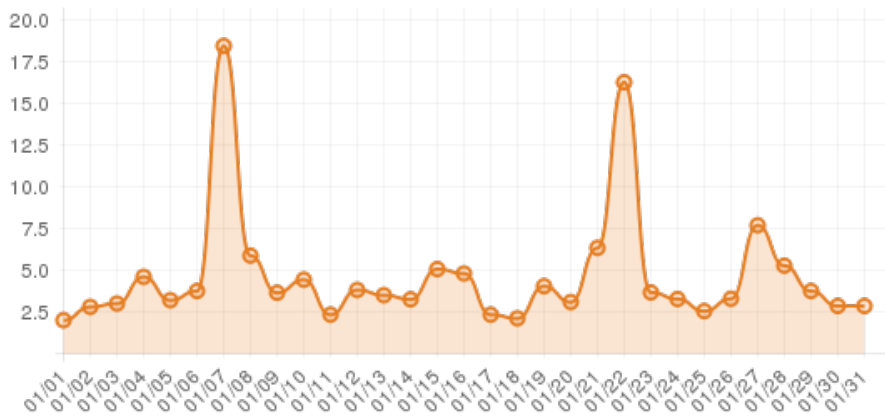

### Everwonder Boost Rate

**2,519**  
direct views

**231,934**  
network impressions

**23,093%**  
increase in impressions

### Average Time On Site

**00:07:23**  
average time spent on site

**886%**  
compared to industry standard

When a visitor clicks on your event, they get more information about the event. They also get more details about lodging, shopping, restaurants and attractions. This increases the amount of time they spend with your brand.

## Average Pages Per Visit

5

average pages per visit

234%

compared to industry standard

Because EverWondr automatically cross promotes other events and nearby attractions, consumers can easily plan their next visit, maybe even extend their stay.