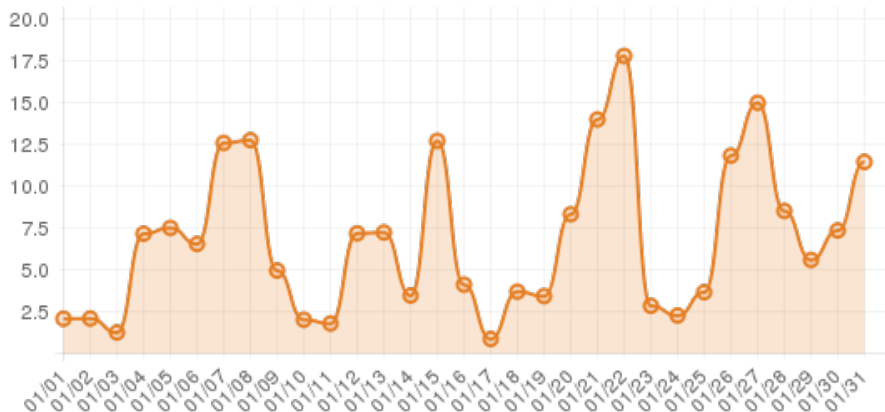

### Everwonder Boost Rate

**2,519**  
direct views

**231,934**  
network impressions

**23,093%**  
increase in impressions

### Average Time On Site

**00:07:23**  
average time spent on site

**886%**  
compared to industry standard

When a visitor clicks on your event, they get more information about the event. They also get more details about lodging, shopping, restaurants and attractions. This increases the amount of time they spend with your brand.

## Average Pages Per Visit

5

average pages per visit

234%

compared to industry standard

Because EverWondr automatically cross promotes other events and nearby attractions, consumers can easily plan their next visit, maybe even extend their stay.