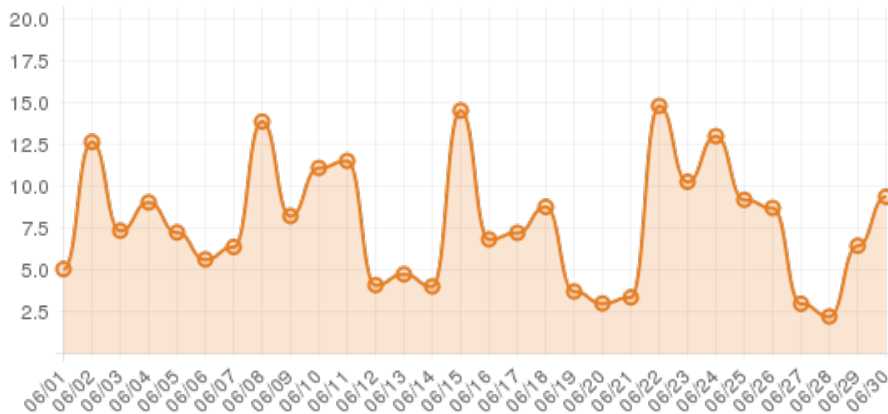

June 2015 (explorepinehurst.com)

Everwonder Boost Rate

2,080
direct views

222,170
network impressions

22,117%
increase in impressions

Average Time On Site

00:08:19
average time spent on site

1,010%
compared to industry standard

When a visitor clicks on your event, they get more information about the event. They also get more details about lodging, shopping, restaurants and attractions. This increases the amount of time they spend with your brand.

Average Pages Per Visit

4

average pages per visit

172%

compared to industry standard

Because EverWondr automatically cross promotes other events and nearby attractions, consumers can easily plan their next visit, maybe even extend their stay.