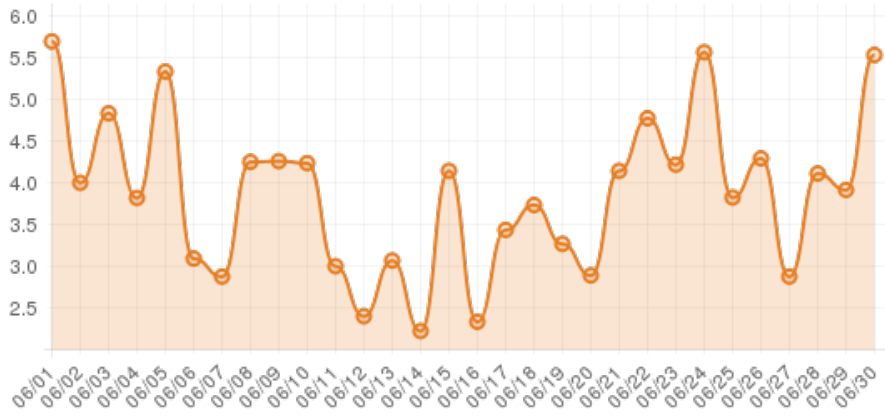

June 2015 (explorepinehurst.com)

Everwonder Boost Rate

2,080
direct views

222,170
network impressions

22,117%
increase in impressions

Average Time On Site

00:08:19
average time spent on site

1,010%
compared to industry standard

Average Pages Per Visit

4

average pages per visit

172%

compared to industry standard

Because EverWondr automatically cross promotes other events and nearby attractions, consumers can easily plan their next visit, maybe even extend their stay.