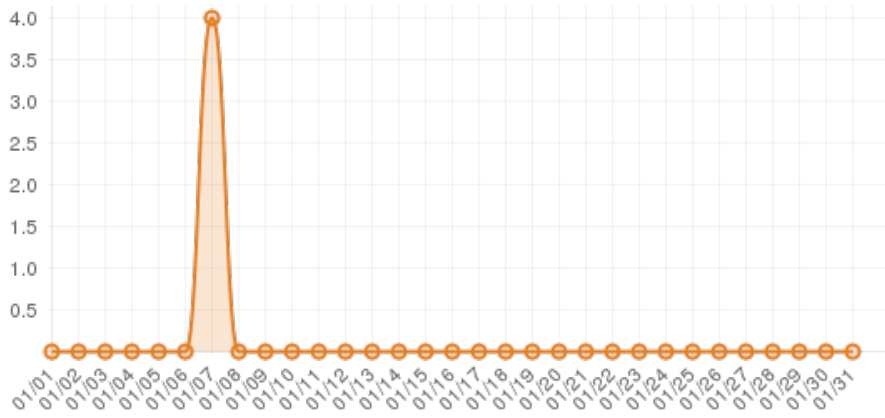

January 2015 (Explore Guilford County)

Everwondr Boost Rate

22,599
direct views

580,854
network impressions

57,985%
increase in impressions

Average Time On Site

00:06:17
average time spent on site

738%
compared to industry standard

Average Pages Per Visit

4

average pages per visit

167%

compared to industry standard

Because EverWondr automatically cross promotes other events and nearby attractions, consumers can easily plan their next visit, maybe even extend their stay.