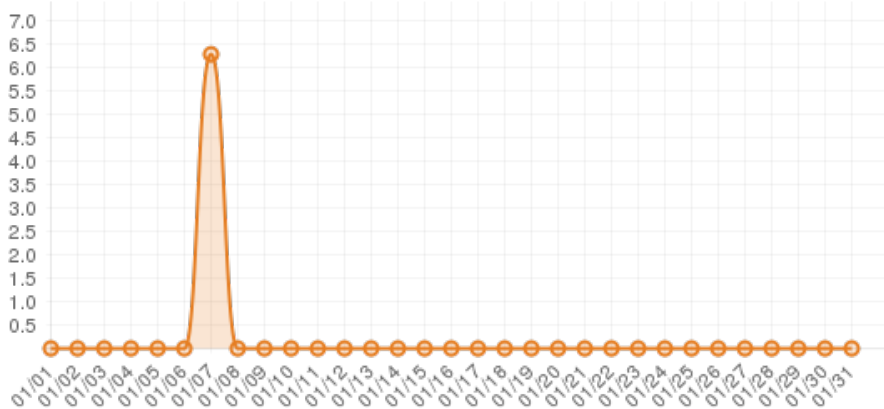

January 2015 (Explore Guilford County)

Everwondr Boost Rate

22,599
direct views

580,854
network impressions

57,985%
increase in impressions

Average Time On Site

00:06:17
average time spent on site

738%
compared to industry standard

When a visitor clicks on your event, they get more information about the event. They also get more details about lodging, shopping, restaurants and attractions. This increases the amount of time they spend with your brand.

Average Pages Per Visit

4

average pages per visit

167%

compared to industry standard

Because EverWondr automatically cross promotes other events and nearby attractions, consumers can easily plan their next visit, maybe even extend their stay.