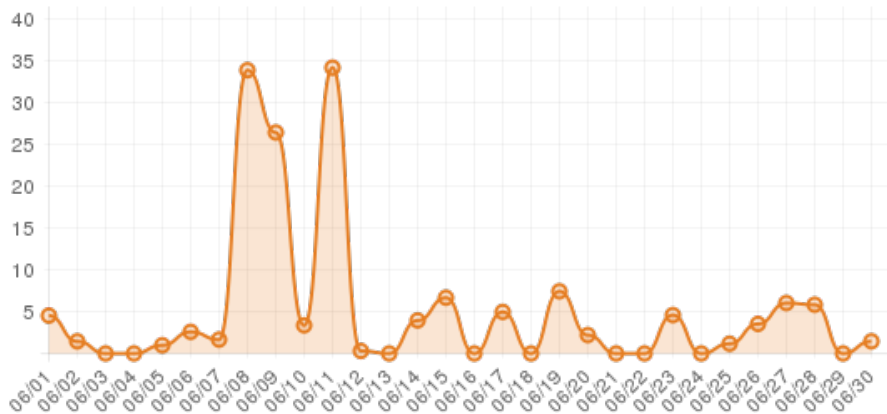

June 2015 (Burke County Event Frame)

Everwondr Boost Rate

10,184
direct views

231,633
network impressions

23,063%
increase in impressions

Average Time On Site

00:06:04
average time spent on site

710%
compared to industry standard

When a visitor clicks on your event, they get more information about the event. They also get more details about lodging, shopping, restaurants and attractions. This increases the amount of time they spend with your brand.

Average Pages Per Visit

3

average pages per visit

94%

compared to industry standard

Because EverWondr automatically cross promotes other events and nearby attractions, consumers can easily plan their next visit, maybe even extend their stay.