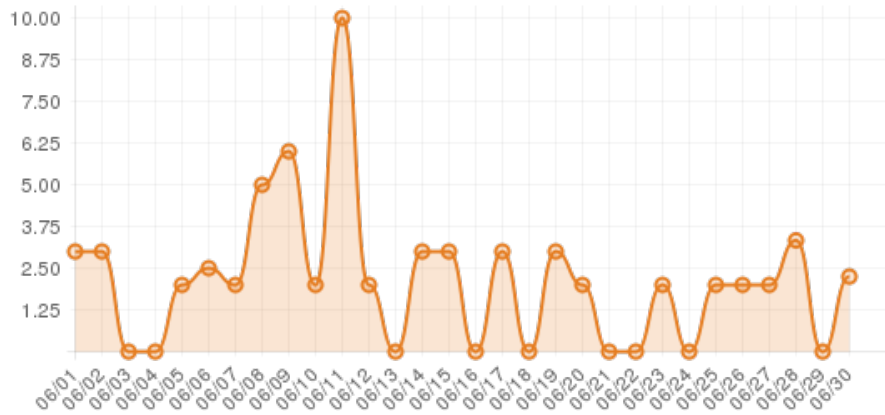

June 2015 (Burke County Event Frame)

Everwondr Boost Rate

10,184
direct views

231,633
network impressions

23,063%
increase in impressions

Average Time On Site

00:06:04
average time spent on site

710%
compared to industry standard

Average Pages Per Visit

3

average pages per visit

94%

compared to industry standard

Because EverWondr automatically cross promotes other events and nearby attractions, consumers can easily plan their next visit, maybe even extend their stay.