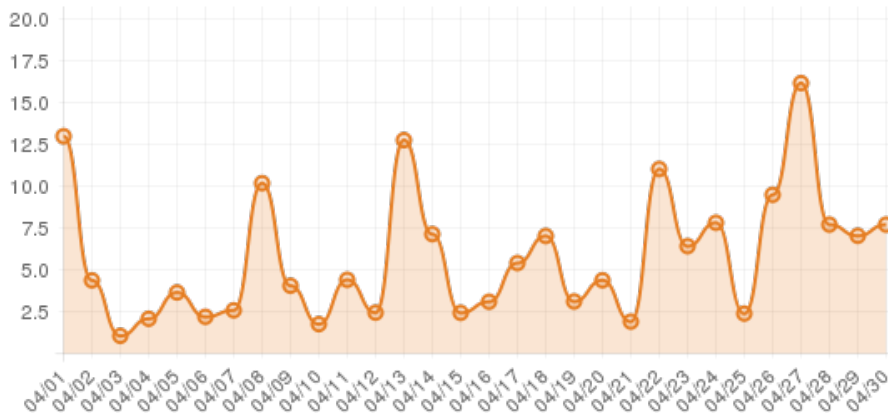

### Everwonder Boost Rate

**3,956**  
direct views

**239,517**  
network impressions

**23,852%**  
increase in impressions

### Average Time On Site

**00:05:56**  
average time spent on site

**693%**  
compared to industry standard

When a visitor clicks on your event, they get more information about the event. They also get more details about lodging, shopping, restaurants and attractions. This increases the amount of time they spend with your brand.

## Average Pages Per Visit

4

average pages per visit

166%

compared to industry standard

Because EverWondr automatically cross promotes other events and nearby attractions, consumers can easily plan their next visit, maybe even extend their stay.