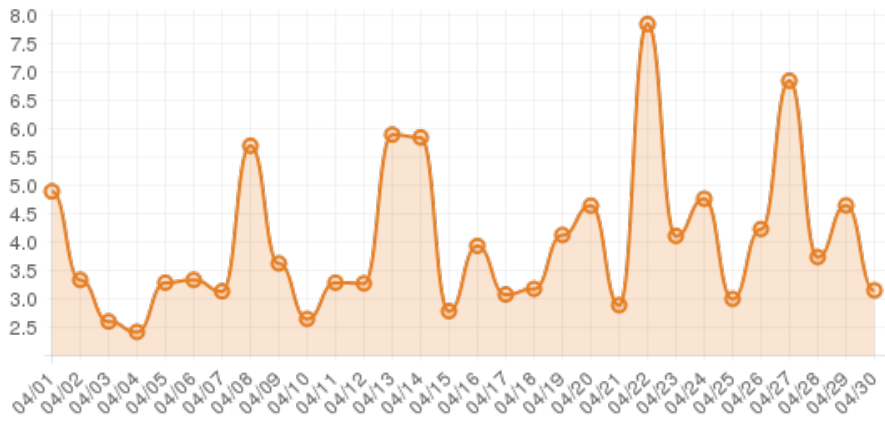

### Everwonder Boost Rate

**3,956**  
direct views

**239,517**  
network impressions

**23,852%**  
increase in impressions

### Average Time On Site

**00:05:56**  
average time spent on site

**693%**  
compared to industry standard

When a visitor clicks on your event, they get more information about the event. They also get more details about lodging, shopping, restaurants and attractions. This increases the amount of time they spend with your brand.

## Average Pages Per Visit

4

average pages per visit

166%

compared to industry standard

Because EverWondr automatically cross promotes other events and nearby attractions, consumers can easily plan their next visit, maybe even extend their stay.