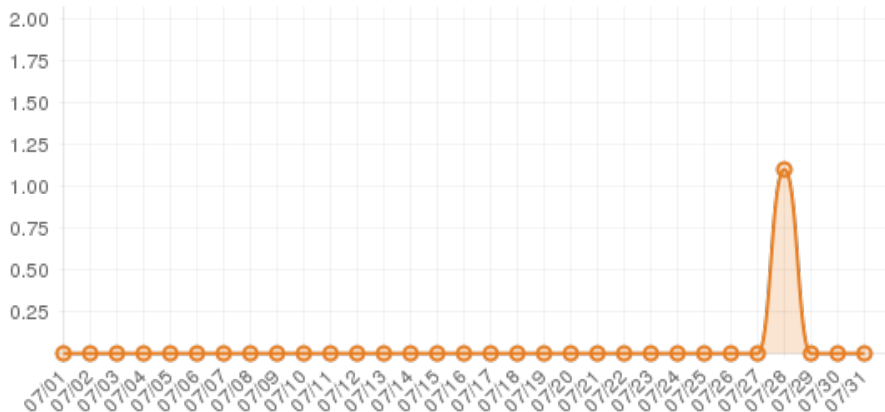

July 2015 (TRADNC)

Everwondr Boost Rate

68
direct views

203,126
network impressions

20,213%
increase in impressions

Average Time On Site

00:01:06
average time spent on site

47%
compared to industry standard

When a visitor clicks on your event, they get more information about the event. They also get more details about lodging, shopping, restaurants and attractions. This increases the amount of time they spend with your brand.

Average Pages Per Visit

3

average pages per visit

100%

compared to industry standard

Because EverWondr automatically cross promotes other events and nearby attractions, consumers can easily plan their next visit, maybe even extend their stay.