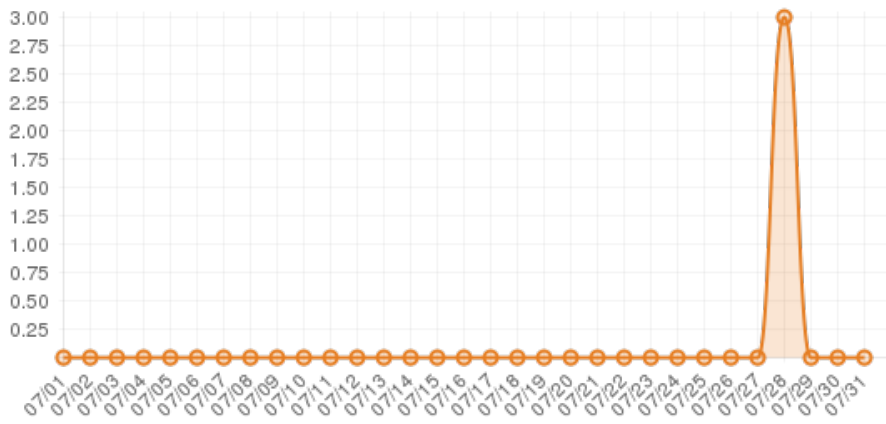

July 2015 (TRADNC)

Everwondr Boost Rate

68
direct views

203,126
network impressions

20,213%
increase in impressions

Average Time On Site

00:01:06
average time spent on site

47%
compared to industry standard

Average Pages Per Visit

3

average pages per visit

100%

compared to industry standard

Because EverWondr automatically cross promotes other events and nearby attractions, consumers can easily plan their next visit, maybe even extend their stay.