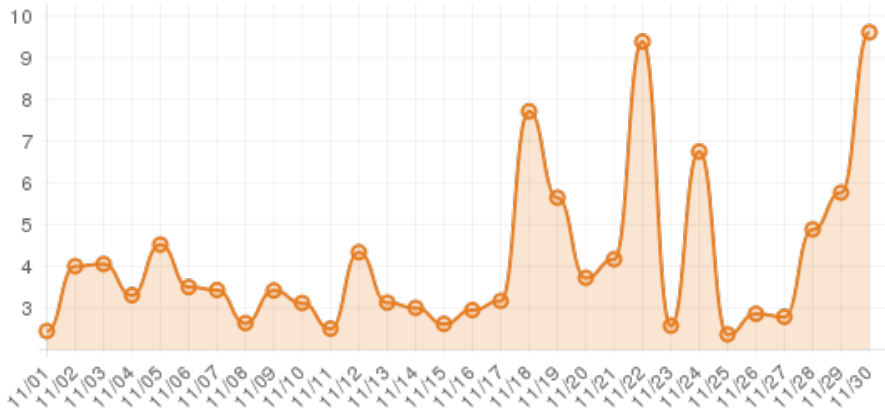

November 2015 (Alamance Battleground: Event Frame)

Everwonder Boost Rate

57,668
direct views

755,493
network impressions

75,449%
increase in impressions

Average Time On Site

00:07:00
average time spent on site

Average Pages Per Visit

4

average pages per visit

193%

compared to industry standard

Because EverWondr automatically cross promotes other events and nearby attractions, consumers can easily plan their next visit, maybe even extend their stay.