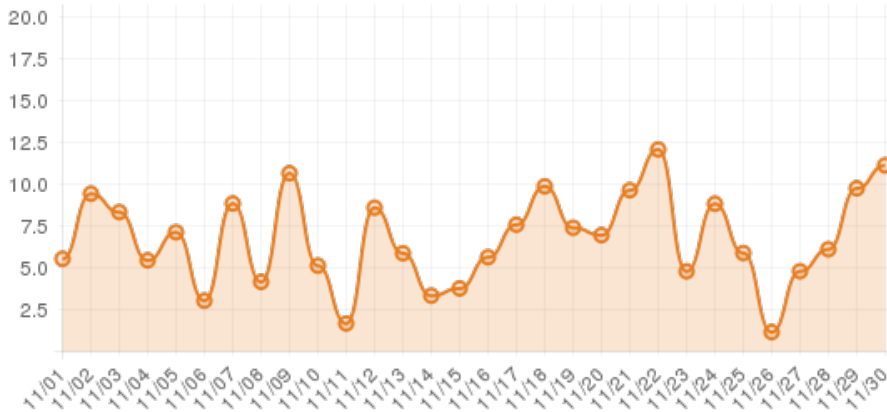

November 2015 (Alamance Battleground: Event Frame)

Everwonder Boost Rate

57,668
direct views

755,493
network impressions

75,449%
increase in impressions

Average Time On Site

00:07:00
average time spent on site

835%
compared to industry standard

When a visitor clicks on your event, they get more information about the event. They also get more details about lodging, shopping, restaurants and attractions. This increases the amount of time they spend with your brand.

Average Pages Per Visit

4

average pages per visit

193%

compared to industry standard

Because EverWondr automatically cross promotes other events and nearby attractions, consumers can easily plan their next visit, maybe even extend their stay.