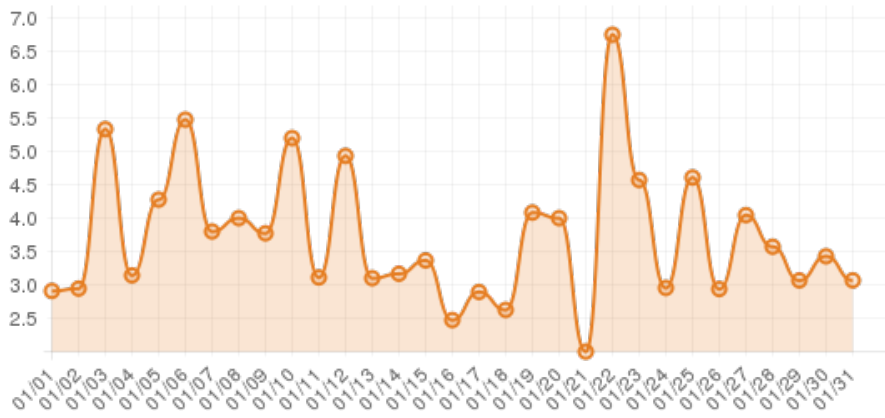

Average Pages Per Visit

4

average pages per visit

141%

compared to industry standard

Because EverWondr automatically cross promotes other events and nearby attractions, consumers can easily plan their next visit, maybe even extend their stay.