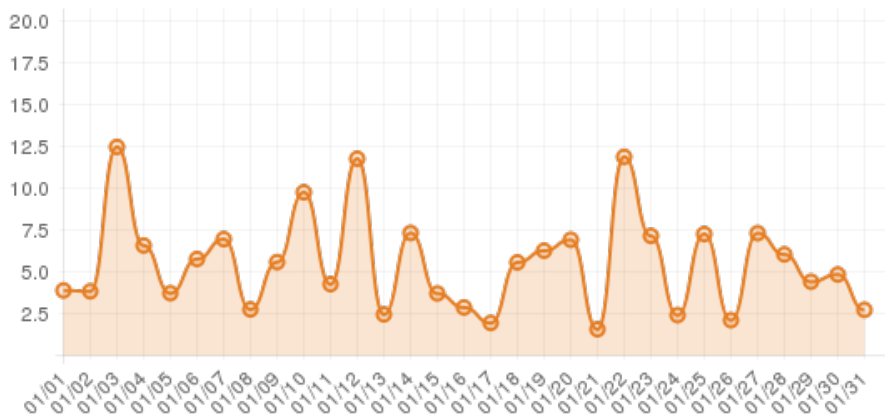

January 2015 (JacksonvilleOnslowSports: events Frame)

Everwondr Boost Rate

2,521
direct views

203,975
network impressions

20,298%
increase in impressions

Average Time On Site

00:04:53
average time spent on site

553%
compared to industry standard

When a visitor clicks on your event, they get more information about the event. They also get more details about lodging, shopping, restaurants and attractions. This increases the amount of time they spend with your brand.

Average Pages Per Visit

4

average pages per visit

141%

compared to industry standard

Because EverWondr automatically cross promotes other events and nearby attractions, consumers can easily plan their next visit, maybe even extend their stay.