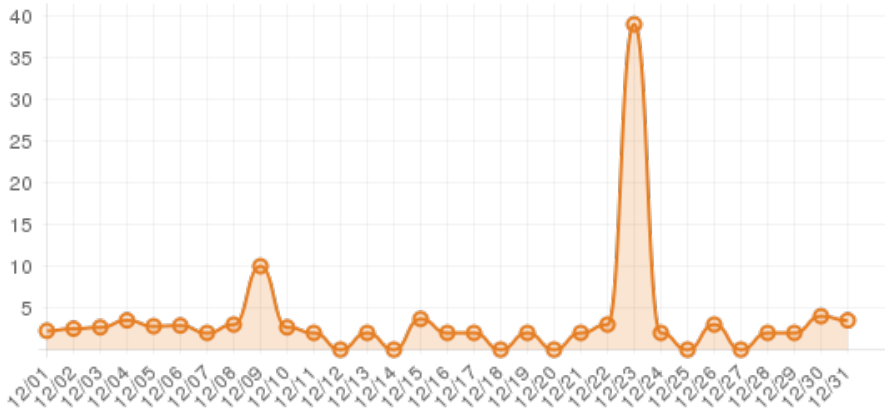

December 2014 (Explore Alleghany)

Everwonder Boost Rate

7,819
direct views

222,605
network impressions

22,161%
increase in impressions

Average Time On Site

00:04:38
average time spent on site

518%
compared to industry standard

Average Pages Per Visit

4

average pages per visit

176%

compared to industry standard

Because EverWondr automatically cross promotes other events and nearby attractions, consumers can easily plan their next visit, maybe even extend their stay.