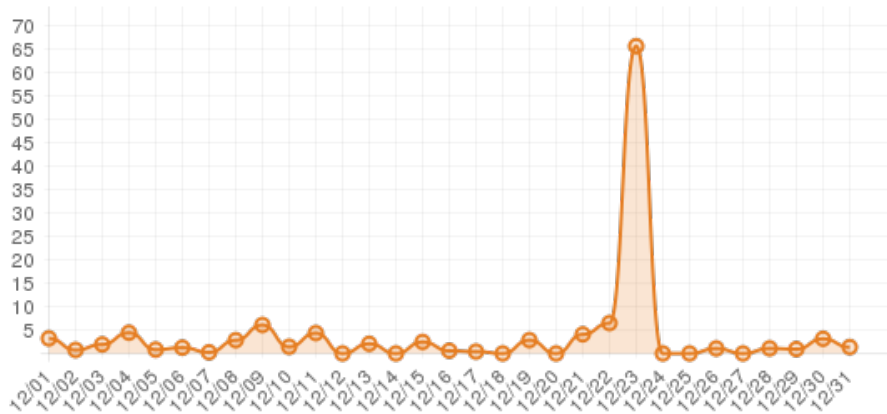

December 2014 (Explore Alleghany)

Everwonder Boost Rate

7,819
direct views

222,605
network impressions

22,161%
increase in impressions

Average Time On Site

00:04:38
average time spent on site

518%
compared to industry standard

When a visitor clicks on your event, they get more information about the event. They also get more details about lodging, shopping, restaurants and attractions. This increases the amount of time they spend with your brand.

Average Pages Per Visit

4

average pages per visit

176%

compared to industry standard

Because EverWondr automatically cross promotes other events and nearby attractions, consumers can easily plan their next visit, maybe even extend their stay.