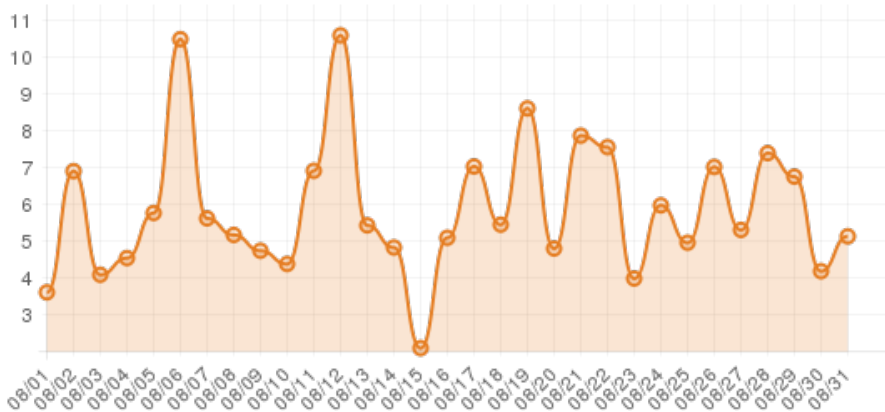

### Everwonder Boost Rate

**889**  
direct views

**232,571**  
network impressions

**23,157%**  
increase in impressions

### Average Time On Site

**00:05:55**  
average time spent on site

**690%**  
compared to industry standard

When a visitor clicks on your event, they get more information about the event. They also get more details about lodging, shopping, restaurants and attractions. This increases the amount of time they spend with your brand.

## Average Pages Per Visit

5

average pages per visit

208%

compared to industry standard

Because EverWondr automatically cross promotes other events and nearby attractions, consumers can easily plan their next visit, maybe even extend their stay.