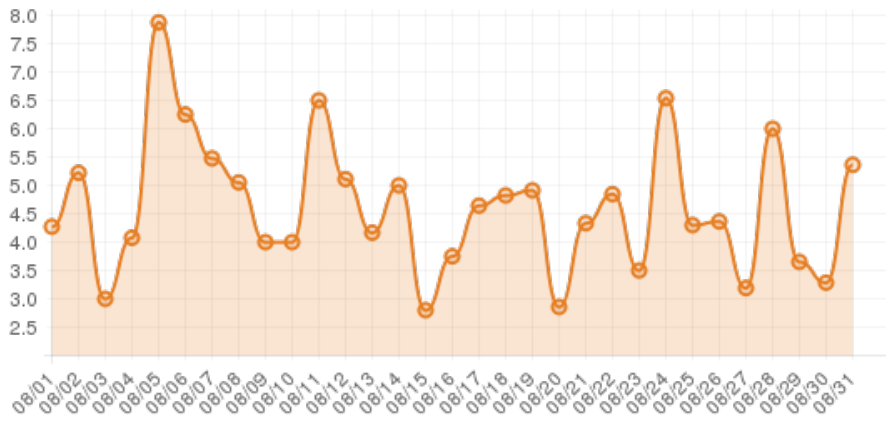

### Everwonder Boost Rate

**889**  
direct views

**232,571**  
network impressions

**23,157%**  
increase in impressions

## Average Pages Per Visit

5

average pages per visit

208%

compared to industry standard

Because EverWondr automatically cross promotes other events and nearby attractions, consumers can easily plan their next visit, maybe even extend their stay.