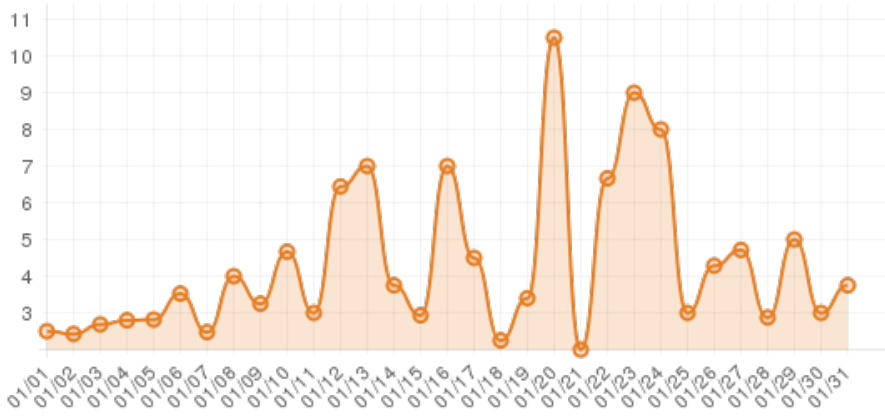

January 2016 (Ashe County Arts Council)

Everwonder Boost Rate

455
direct views

215,205
network impressions

21,421%
increase in impressions

Average Time On Site

00:05:42
average time spent on site

661%
compared to industry standard

Average Pages Per Visit

3

average pages per visit

116%

compared to industry standard

Because EverWondr automatically cross promotes other events and nearby attractions, consumers can easily plan their next visit, maybe even extend their stay.