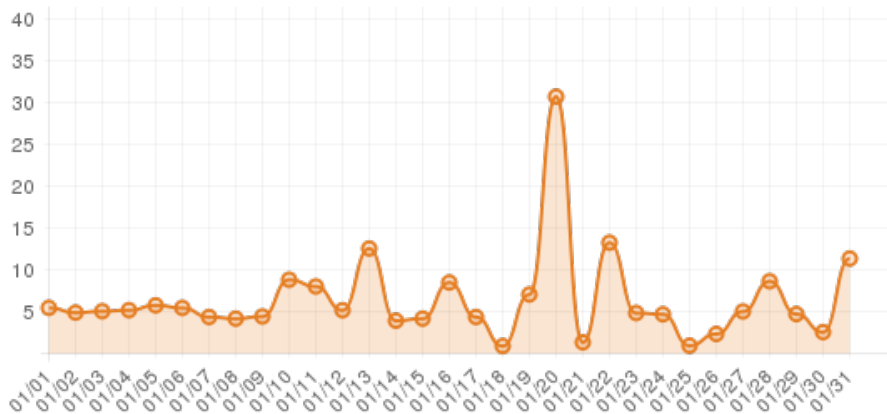

January 2016 (Ashe County Arts Council)

Everwonder Boost Rate

455
direct views

215,205
network impressions

21,421%
increase in impressions

Average Time On Site

00:05:42
average time spent on site

661%
compared to industry standard

When a visitor clicks on your event, they get more information about the event. They also get more details about lodging, shopping, restaurants and attractions. This increases the amount of time they spend with your brand.

Average Pages Per Visit

3

average pages per visit

116%

compared to industry standard

Because EverWondr automatically cross promotes other events and nearby attractions, consumers can easily plan their next visit, maybe even extend their stay.