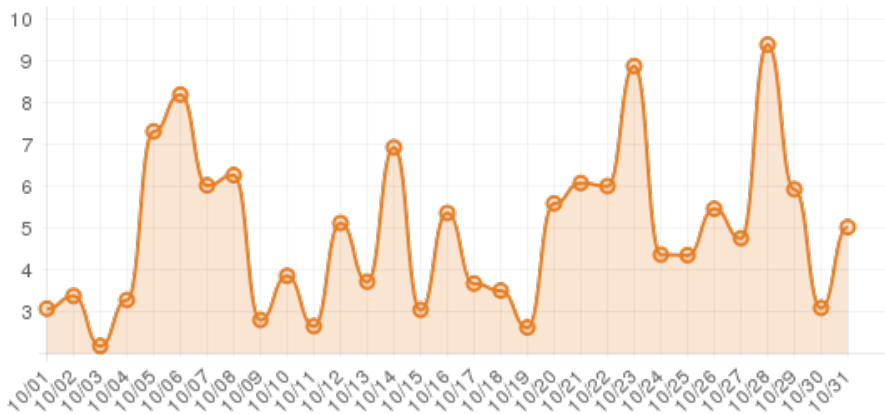

October 2014 (JacksonvilleOnslowSports: events Frame)

Everwonder Boost Rate

7,646
direct views

207,693
network impressions

20,669%
increase in impressions

Average Time On Site

00:04:28
average time spent on site

497%
compared to industry standard

When a visitor clicks on your event, they get more information about the event. They also get more details about lodging, shopping, restaurants and attractions. This increases the amount of time they spend with your brand.

Average Pages Per Visit

4

average pages per visit

153%

compared to industry standard

Because EverWondr automatically cross promotes other events and nearby attractions, consumers can easily plan their next visit, maybe even extend their stay.