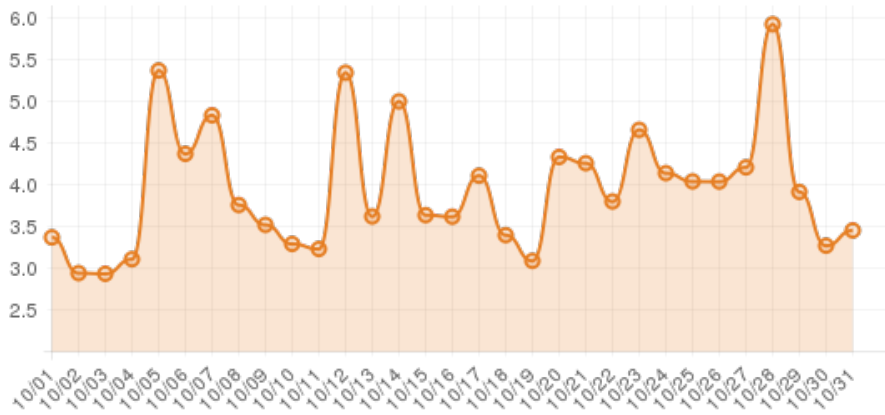

Average Pages Per Visit

4

average pages per visit

153%

compared to industry standard

Because EverWondr automatically cross promotes other events and nearby attractions, consumers can easily plan their next visit, maybe even extend their stay.