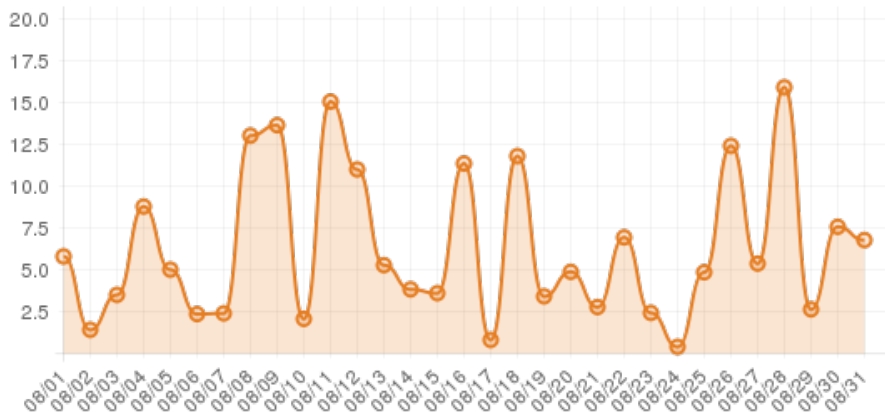

August 2014 (Johnston County Events)

Everwonder Boost Rate

1,947
direct views

223,364
network impressions

22,236%
increase in impressions

Average Time On Site

00:06:44
average time spent on site

799%
compared to industry standard

When a visitor clicks on your event, they get more information about the event. They also get more details about lodging, shopping, restaurants and attractions. This increases the amount of time they spend with your brand.

Average Pages Per Visit

4

average pages per visit

180%

compared to industry standard

Because EverWondr automatically cross promotes other events and nearby attractions, consumers can easily plan their next visit, maybe even extend their stay.