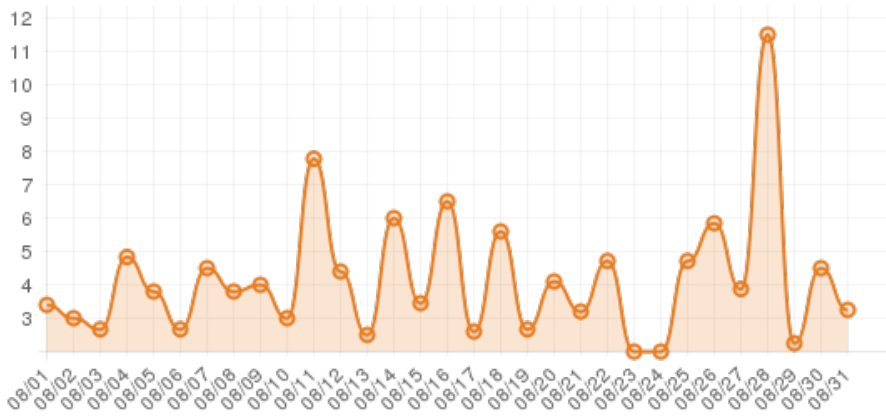

August 2014 (Johnston County Events)

Everwonder Boost Rate

1,947
direct views

223,364
network impressions

22,236%
increase in impressions

Average Time On Site

00:06:44
average time spent on site

799%
compared to industry standard

Average Pages Per Visit

4

average pages per visit

180%

compared to industry standard

Because EverWondr automatically cross promotes other events and nearby attractions, consumers can easily plan their next visit, maybe even extend their stay.