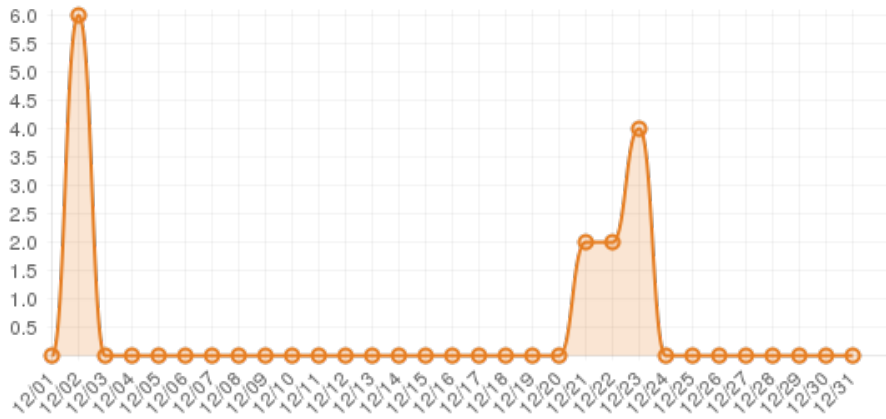

December 2015 (Visit Cherokee Events)

Everwondr Boost Rate

14,073
direct views

222,523
network impressions

22,152%
increase in impressions

Average Time On Site

00:03:04
average time spent on site

311%
compared to industry standard

Average Pages Per Visit

4

average pages per visit

133%

compared to industry standard

Because EverWondr automatically cross promotes other events and nearby attractions, consumers can easily plan their next visit, maybe even extend their stay.