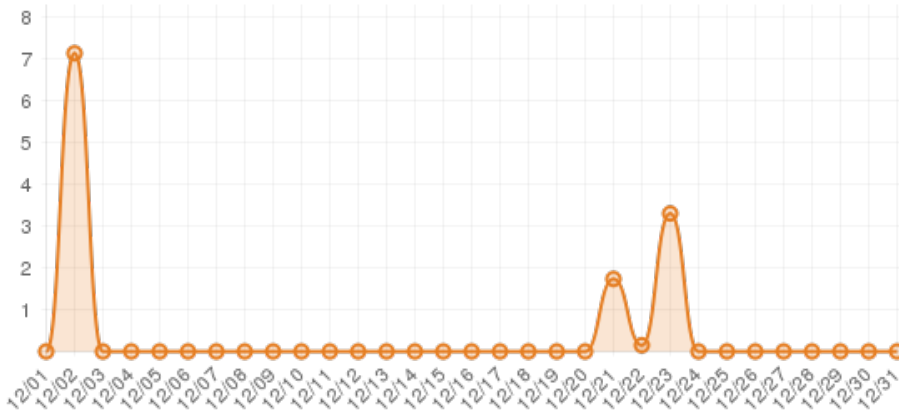

December 2015 (Visit Cherokee Events)

Everwondr Boost Rate

14,073
direct views

222,523
network impressions

22,152%
increase in impressions

Average Time On Site

00:03:04
average time spent on site

311%
compared to industry standard

When a visitor clicks on your event, they get more information about the event. They also get more details about lodging, shopping, restaurants and attractions. This increases the amount of time they spend with your brand.

Average Pages Per Visit

4

average pages per visit

133%

compared to industry standard

Because EverWondr automatically cross promotes other events and nearby attractions, consumers can easily plan their next visit, maybe even extend their stay.