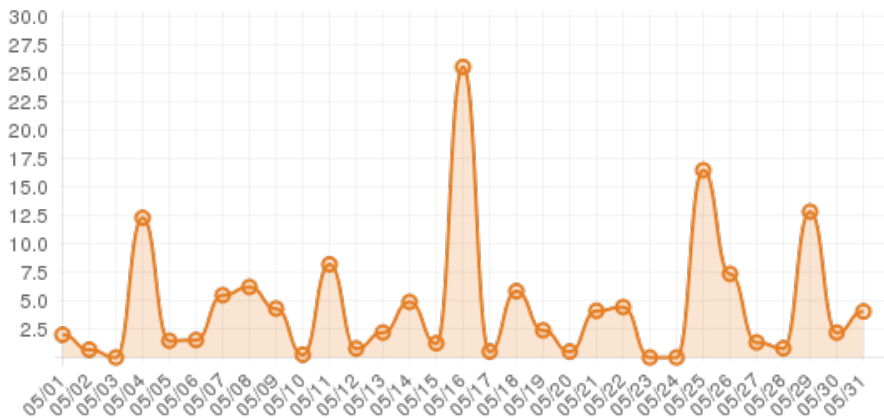

### Everwondr Boost Rate

**281**  
direct views

**206,176**  
network impressions

**20,518%**  
increase in impressions

### Average Time On Site

**00:05:03**  
average time spent on site

**573%**  
compared to industry standard

When a visitor clicks on your event, they get more information about the event. They also get more details about lodging, shopping, restaurants and attractions. This increases the amount of time they spend with your brand.

## Average Pages Per Visit

4

average pages per visit

156%

compared to industry standard

Because EverWondr automatically cross promotes other events and nearby attractions, consumers can easily plan their next visit, maybe even extend their stay.