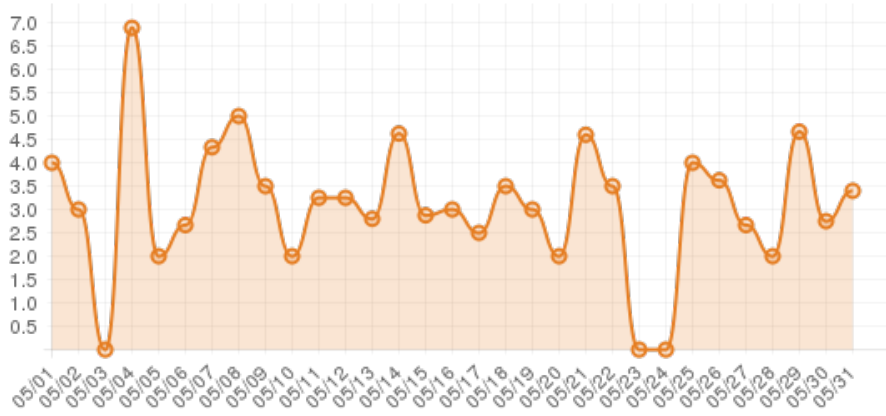

### Everwondr Boost Rate

**281**  
direct views

**206,176**  
network impressions

**20,518%**  
increase in impressions

### Average Time On Site

**00:05:03**  
average time spent on site

**573%**  
compared to industry standard

When a visitor clicks on your event, they get more information about the event. They also get more details about lodging, shopping, restaurants and attractions. This increases the amount of time they spend with your brand.

## Average Pages Per Visit

4

average pages per visit

156%

compared to industry standard

Because EverWondr automatically cross promotes other events and nearby attractions, consumers can easily plan their next visit, maybe even extend their stay.