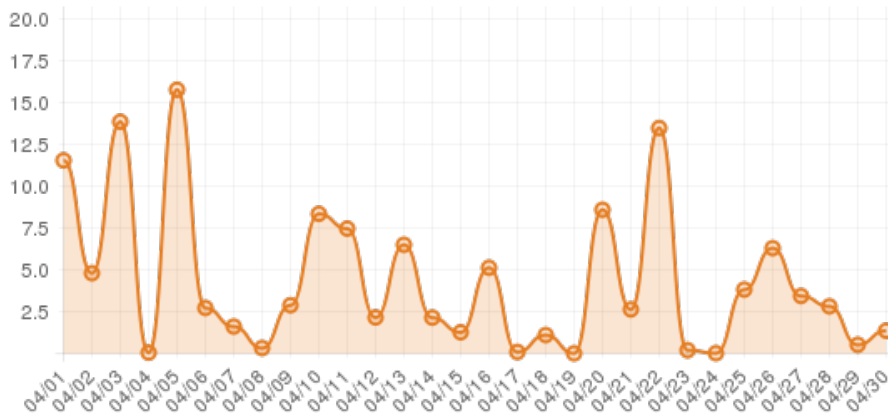

April 2016 (Explore Roxboro)

Everwonder Boost Rate

343
direct views

205,493
network impressions

20,449%
increase in impressions

Average Time On Site

00:05:09
average time spent on site

588%
compared to industry standard

When a visitor clicks on your event, they get more information about the event. They also get more details about lodging, shopping, restaurants and attractions. This increases the amount of time they spend with your brand.

Average Pages Per Visit

4

average pages per visit

167%

compared to industry standard

Because EverWondr automatically cross promotes other events and nearby attractions, consumers can easily plan their next visit, maybe even extend their stay.