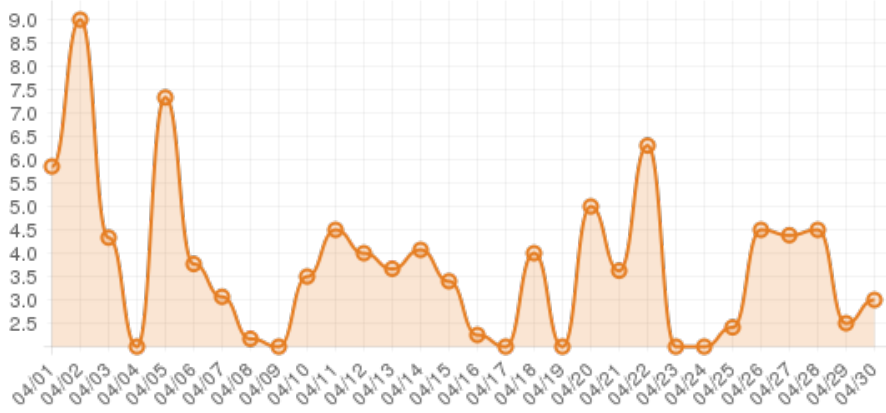

April 2016 (Explore Roxboro)

Everwonder Boost Rate

343
direct views

205,493
network impressions

20,449%
increase in impressions

Average Time On Site

00:05:09
average time spent on site

588%
compared to industry standard

Average Pages Per Visit

4

average pages per visit

167%

compared to industry standard

Because EverWondr automatically cross promotes other events and nearby attractions, consumers can easily plan their next visit, maybe even extend their stay.