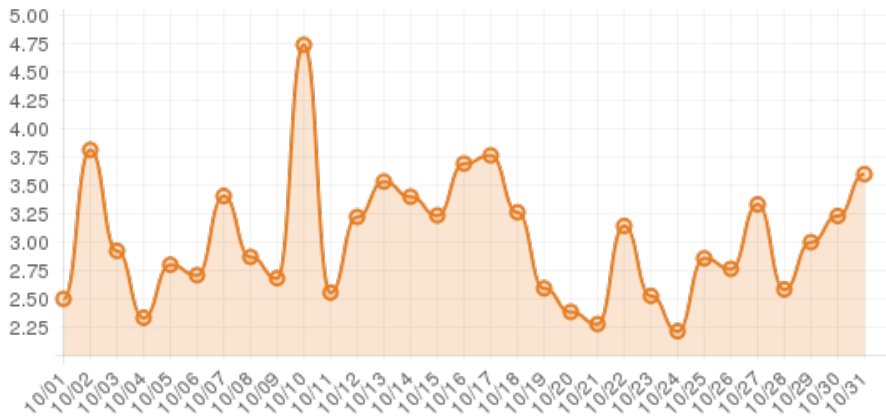

October 2014 (Visit Cherokee Events)

Everwondr Boost Rate

28,748
direct views

213,138
network impressions

21,214%
increase in impressions

Average Time On Site

00:03:52
average time spent on site

416%
compared to industry standard

Average Pages Per Visit

3

average pages per visit

104%

compared to industry standard

Because EverWondr automatically cross promotes other events and nearby attractions, consumers can easily plan their next visit, maybe even extend their stay.