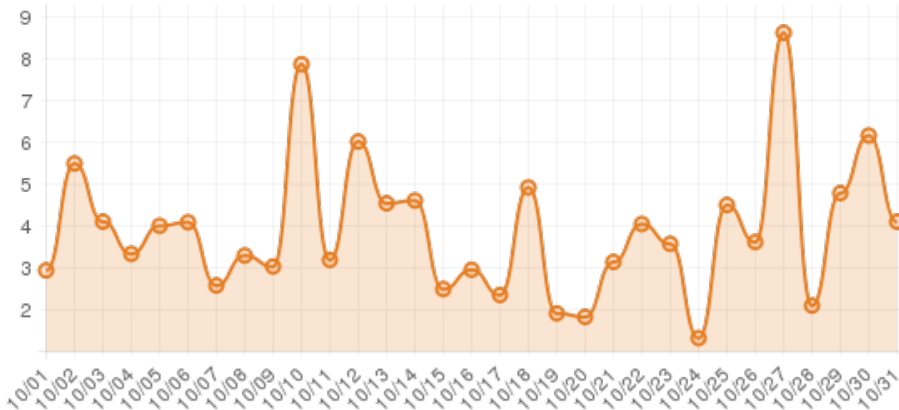

October 2014 (Visit Cherokee Events)

Everwondr Boost Rate

28,748
direct views

213,138
network impressions

21,214%
increase in impressions

Average Time On Site

00:03:52
average time spent on site

416%
compared to industry standard

When a visitor clicks on your event, they get more information about the event. They also get more details about lodging, shopping, restaurants and attractions. This increases the amount of time they spend with your brand.

Average Pages Per Visit

3

average pages per visit

104%

compared to industry standard

Because EverWondr automatically cross promotes other events and nearby attractions, consumers can easily plan their next visit, maybe even extend their stay.