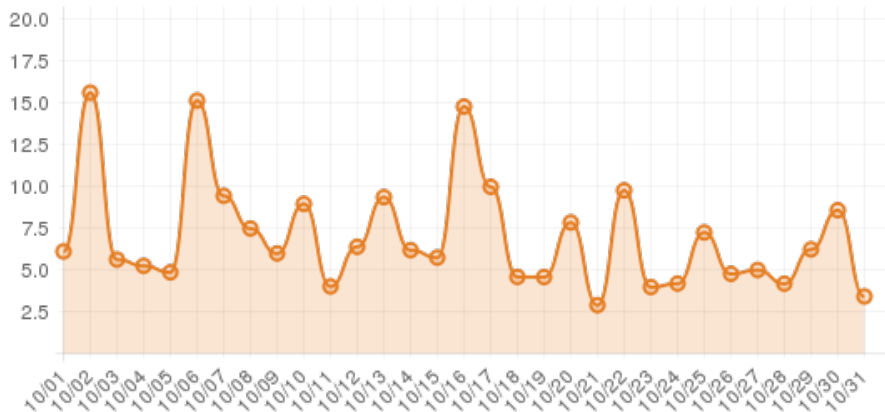

October 2014 (explorepinehurst.com)

Everwonder Boost Rate

3,754
direct views

217,293
network impressions

21,629%
increase in impressions

Average Time On Site

00:06:52
average time spent on site

817%
compared to industry standard

When a visitor clicks on your event, they get more information about the event. They also get more details about lodging, shopping, restaurants and attractions. This increases the amount of time they spend with your brand.

Average Pages Per Visit

4

average pages per visit

179%

compared to industry standard

Because EverWondr automatically cross promotes other events and nearby attractions, consumers can easily plan their next visit, maybe even extend their stay.