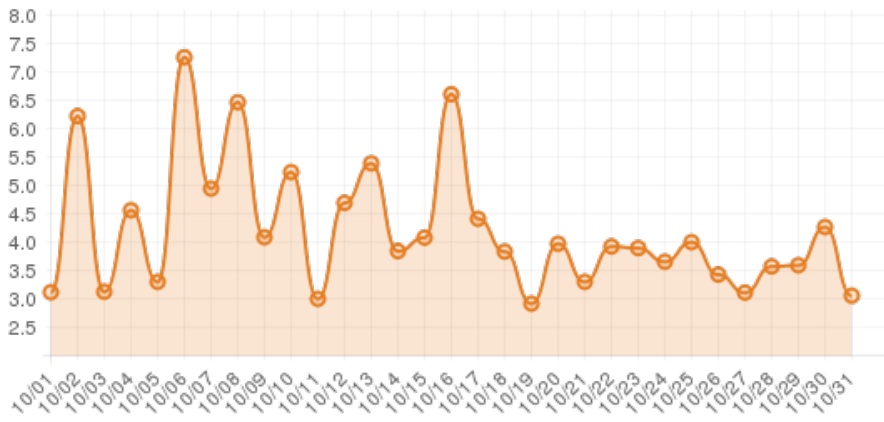

October 2014 (explorepinehurst.com)

Everwonder Boost Rate

3,754
direct views

217,293
network impressions

21,629%
increase in impressions

Average Time On Site

00:06:52
average time spent on site

817%
compared to industry standard

Average Pages Per Visit

4

average pages per visit

179%

compared to industry standard

Because EverWondr automatically cross promotes other events and nearby attractions, consumers can easily plan their next visit, maybe even extend their stay.