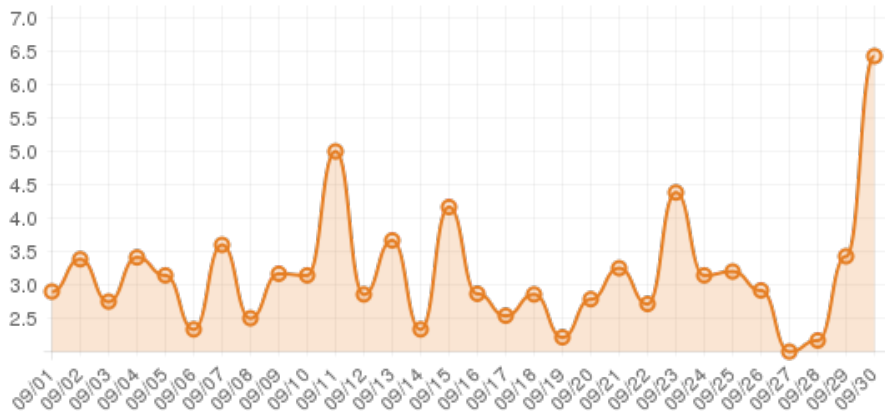

September 2014 (Wilkes County Library: Event Frame)

Everwonder Boost Rate

950
direct views

210,026
network impressions

20,903%
increase in impressions

Average Time On Site

00:06:27
average time spent on site

Average Pages Per Visit

3

average pages per visit

116%

compared to industry standard

Because EverWondr automatically cross promotes other events and nearby attractions, consumers can easily plan their next visit, maybe even extend their stay.