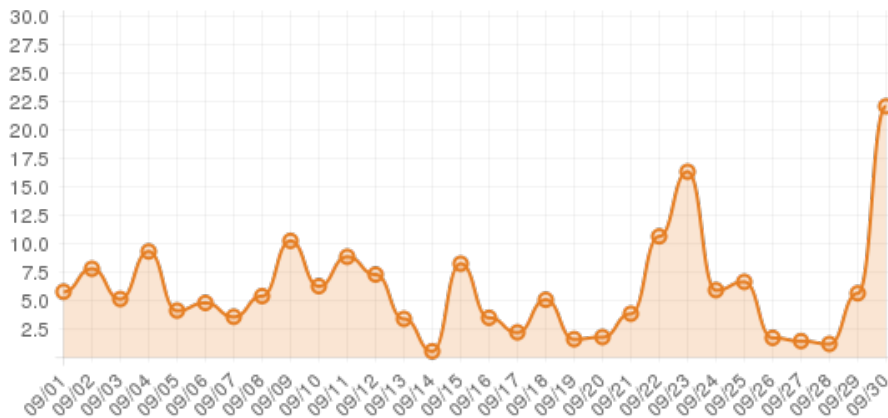

September 2014 (Wilkes County Library: Event Frame)

Everwonder Boost Rate

950
direct views

210,026
network impressions

20,903%
increase in impressions

Average Time On Site

00:06:27
average time spent on site

762%
compared to industry standard

When a visitor clicks on your event, they get more information about the event. They also get more details about lodging, shopping, restaurants and attractions. This increases the amount of time they spend with your brand.

Average Pages Per Visit

3

average pages per visit

116%

compared to industry standard

Because EverWondr automatically cross promotes other events and nearby attractions, consumers can easily plan their next visit, maybe even extend their stay.