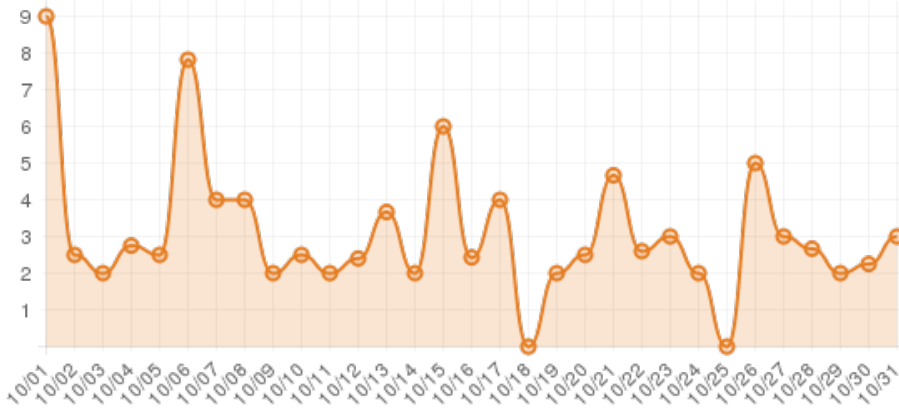

October 2015 (Wilkes County Events)

Everwonder Boost Rate

1,029
direct views

208,413
network impressions

20,741%
increase in impressions

Average Time On Site

00:07:41
average time spent on site

925%
compared to industry standard

Average Pages Per Visit

4

average pages per visit

166%

compared to industry standard

Because EverWondr automatically cross promotes other events and nearby attractions, consumers can easily plan their next visit, maybe even extend their stay.