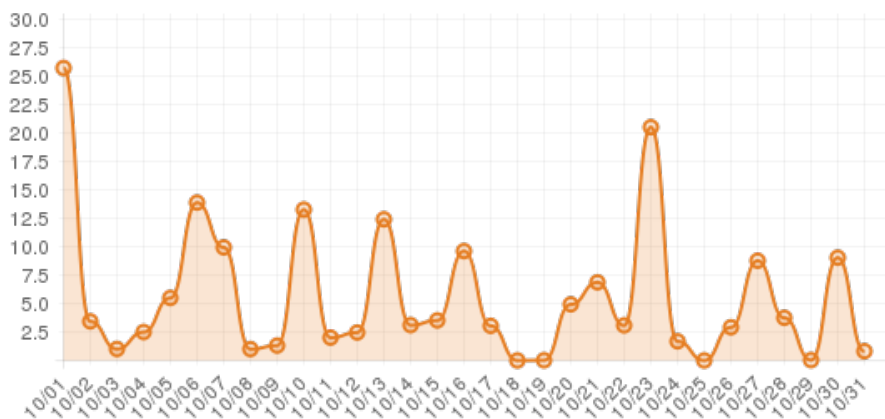

October 2015 (Wilkes County Events)

Everwonder Boost Rate

1,029
direct views

208,413
network impressions

20,741%
increase in impressions

Average Time On Site

00:07:41
average time spent on site

925%
compared to industry standard

When a visitor clicks on your event, they get more information about the event. They also get more details about lodging, shopping, restaurants and attractions. This increases the amount of time they spend with your brand.

Average Pages Per Visit

4

average pages per visit

166%

compared to industry standard

Because EverWondr automatically cross promotes other events and nearby attractions, consumers can easily plan their next visit, maybe even extend their stay.