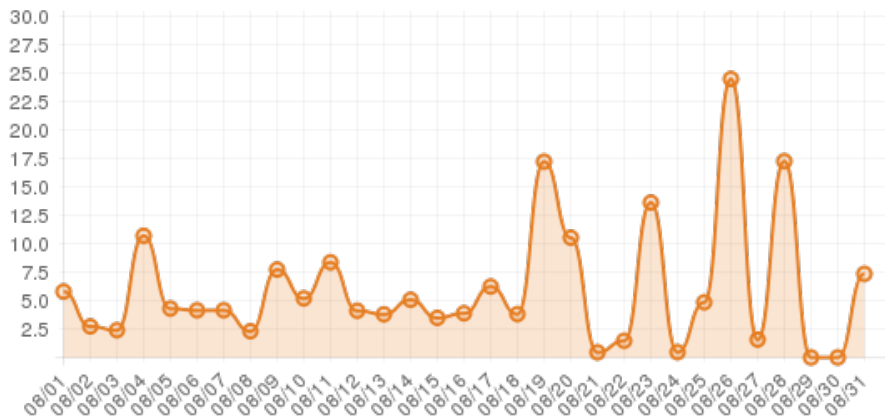

August 2015 (Wilkes County Library: Event Frame)

Everwonder Boost Rate

1,339
direct views

216,054
network impressions

21,505%
increase in impressions

Average Time On Site

00:06:01
average time spent on site

703%
compared to industry standard

When a visitor clicks on your event, they get more information about the event. They also get more details about lodging, shopping, restaurants and attractions. This increases the amount of time they spend with your brand.

Average Pages Per Visit

3

average pages per visit

122%

compared to industry standard

Because EverWondr automatically cross promotes other events and nearby attractions, consumers can easily plan their next visit, maybe even extend their stay.