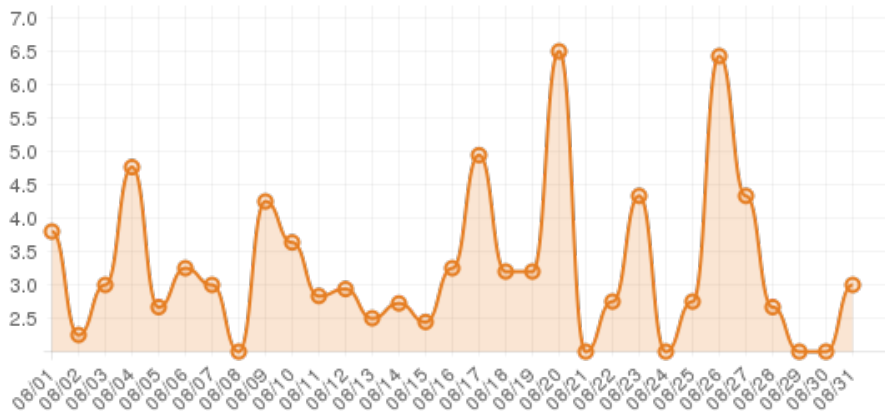

August 2015 (Wilkes County Library: Event Frame)

Everwonder Boost Rate

1,339
direct views

216,054
network impressions

21,505%
increase in impressions

Average Time On Site

00:06:01
average time spent on site

Average Pages Per Visit

3

average pages per visit

122%

compared to industry standard

Because EverWondr automatically cross promotes other events and nearby attractions, consumers can easily plan their next visit, maybe even extend their stay.