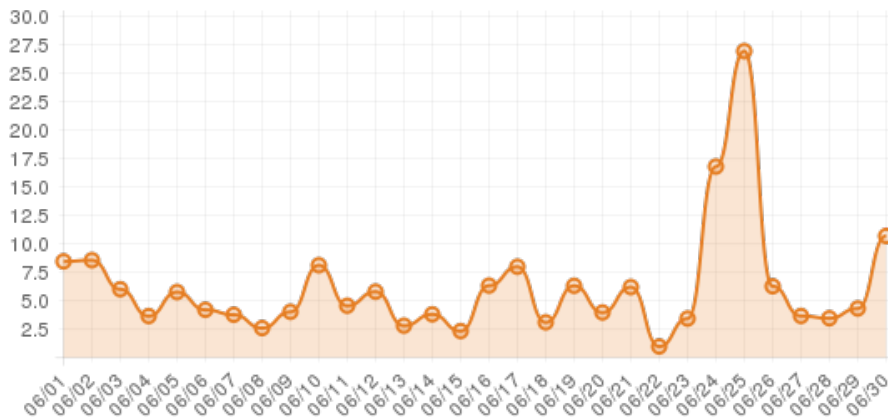

June 2015 (Explore High Point)

Everwondr Boost Rate

16,895
direct views

651,412
network impressions

65,041%
increase in impressions

Average Time On Site

00:06:32
average time spent on site

773%
compared to industry standard

When a visitor clicks on your event, they get more information about the event. They also get more details about lodging, shopping, restaurants and attractions. This increases the amount of time they spend with your brand.

Average Pages Per Visit

5
average pages per visit

201%
compared to industry standard

Because EverWondr automatically cross promotes other events and nearby attractions, consumers can easily plan their next visit, maybe even extend their stay.