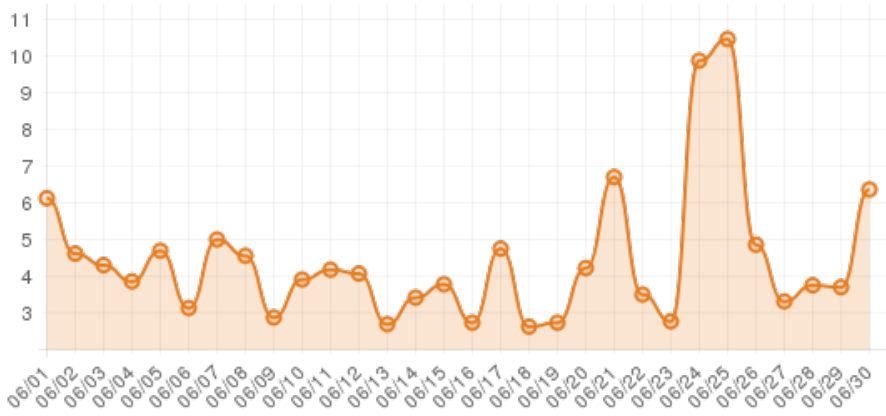

June 2015 (Explore High Point)

Everwondr Boost Rate

16,895
direct views

651,412
network impressions

65,041%
increase in impressions

Average Time On Site

00:06:32
average time spent on site

773%
compared to industry standard

When a visitor clicks on your event, they get more information about the event. They also get more details about lodging, shopping, restaurants and attractions. This increases the amount of time they spend with your brand.

Average Pages Per Visit

5
average pages per visit

201%
compared to industry standard

Because EverWondr automatically cross promotes other events and nearby attractions, consumers can easily plan their next visit, maybe even extend their stay.