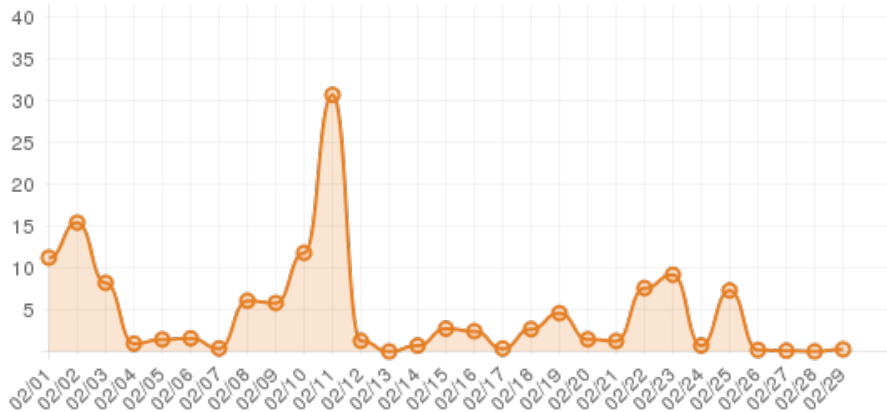

February 2016 (Explore Roxboro)

Everwondr Boost Rate

346
direct views

204,357
network impressions

20,336%
increase in impressions

Average Time On Site

00:06:43
average time spent on site

796%
compared to industry standard

When a visitor clicks on your event, they get more information about the event. They also get more details about lodging, shopping, restaurants and attractions. This increases the amount of time they spend with your brand.

Average Pages Per Visit

4

average pages per visit

198%

compared to industry standard

Because EverWondr automatically cross promotes other events and nearby attractions, consumers can easily plan their next visit, maybe even extend their stay.