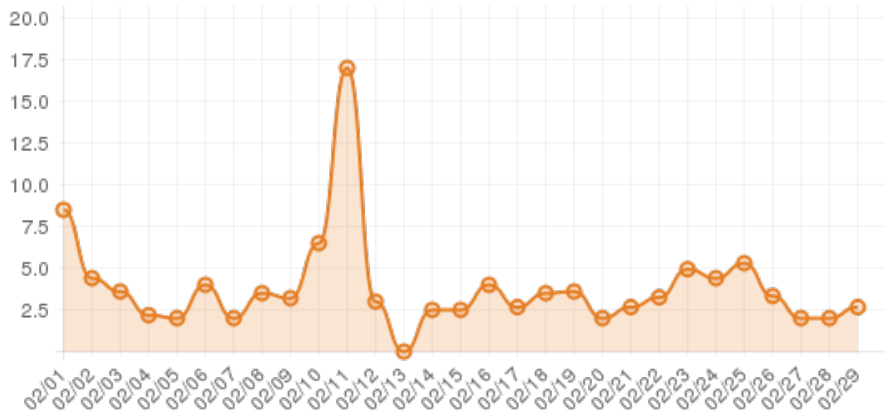

February 2016 (Explore Roxboro)

Everwondr Boost Rate

346
direct views

204,357
network impressions

20,336%
increase in impressions

Average Time On Site

00:06:43
average time spent on site

796%
compared to industry standard

Average Pages Per Visit

4

average pages per visit

198%

compared to industry standard

Because EverWondr automatically cross promotes other events and nearby attractions, consumers can easily plan their next visit, maybe even extend their stay.