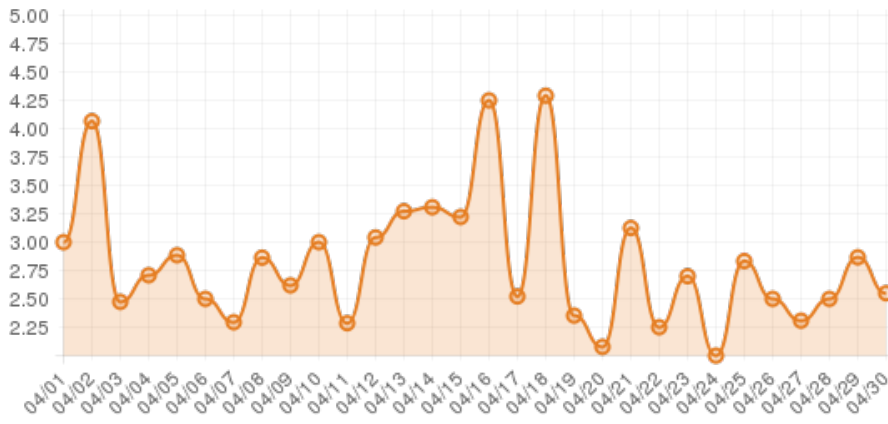

April 2015 (Explore Stokes)

Everwondr Boost Rate

26,186
direct views

631,811
network impressions

63,081%
increase in impressions

Average Time On Site

00:03:37
average time spent on site

384%
compared to industry standard

Average Pages Per Visit

3

average pages per visit

90%

compared to industry standard

Because EverWondr automatically cross promotes other events and nearby attractions, consumers can easily plan their next visit, maybe even extend their stay.