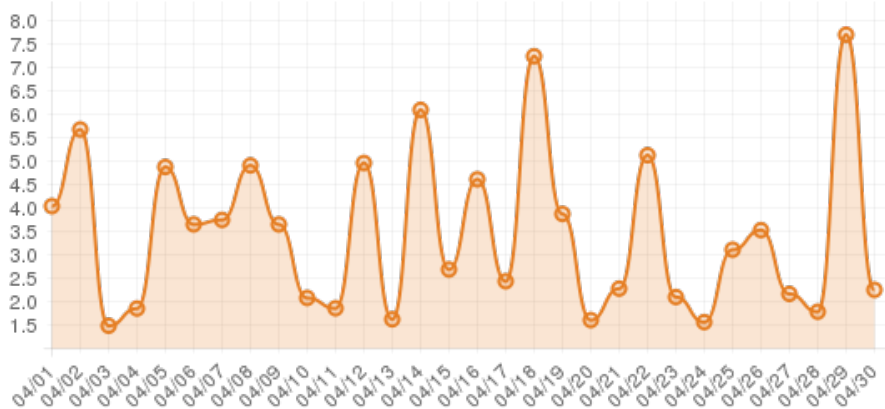

April 2015 (Explore Stokes)

Everwondr Boost Rate

26,186
direct views

631,811
network impressions

63,081%
increase in impressions

Average Time On Site

00:03:37
average time spent on site

384%
compared to industry standard

When a visitor clicks on your event, they get more information about the event. They also get more details about lodging, shopping, restaurants and attractions. This increases the amount of time they spend with your brand.

Average Pages Per Visit

3

average pages per visit

90%

compared to industry standard

Because EverWondr automatically cross promotes other events and nearby attractions, consumers can easily plan their next visit, maybe even extend their stay.