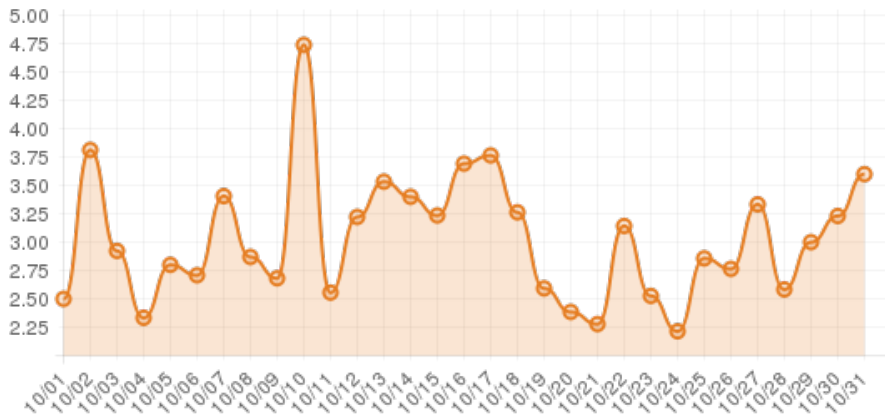

October 2014 (visitcherokeenc.com: Event Frame)

Everwondr Boost Rate

28,748
direct views

213,138
network impressions

21,214%
increase in impressions

Average Time On Site

00:03:52
average time spent on site

416%

Average Pages Per Visit

3

average pages per visit

104%

compared to industry standard

Because EverWondr automatically cross promotes other events and nearby attractions, consumers can easily plan their next visit, maybe even extend their stay.