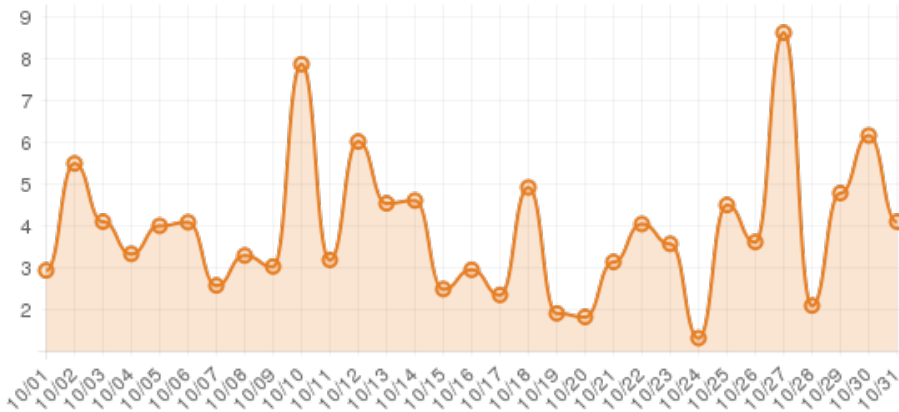

October 2014 (visitcherokeenc.com: Event Frame)

Everwondr Boost Rate

28,748
direct views

213,138
network impressions

21,214%
increase in impressions

Average Time On Site

00:03:52
average time spent on site

416%

compared to industry standard

When a visitor clicks on your event, they get more information about the event. They also get more details about lodging, shopping, restaurants and attractions. This increases the amount of time they spend with your brand.

Average Pages Per Visit

3

average pages per visit

104%

compared to industry standard

Because EverWondr automatically cross promotes other events and nearby attractions, consumers can easily plan their next visit, maybe even extend their stay.