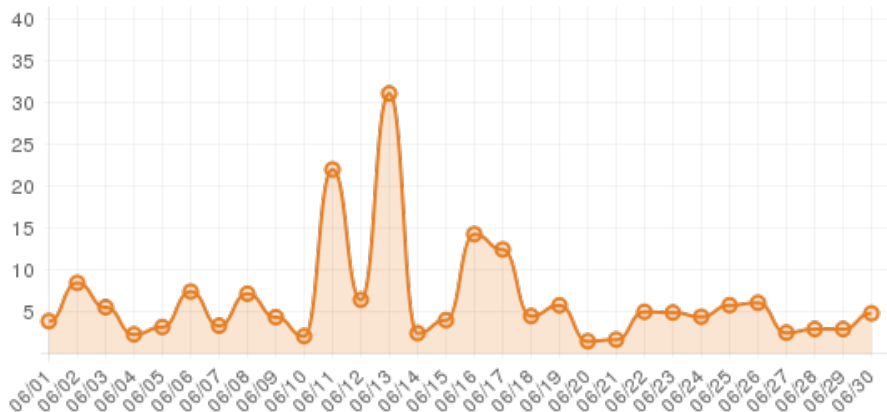

June 2015 (Wilkes County Library: Event Frame)

Everwonder Boost Rate

1,096
direct views

218,311
network impressions

21,731%
increase in impressions

Average Time On Site

00:06:54
average time spent on site

821%
compared to industry standard

When a visitor clicks on your event, they get more information about the event. They also get more details about lodging, shopping, restaurants and attractions. This increases the amount of time they spend with your brand.

Average Pages Per Visit

4

average pages per visit

139%

compared to industry standard

Because EverWondr automatically cross promotes other events and nearby attractions, consumers can easily plan their next visit, maybe even extend their stay.