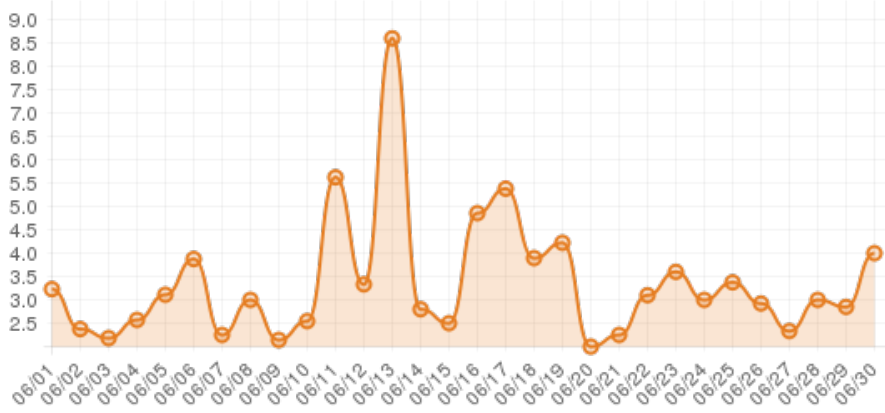

June 2015 (Wilkes County Library: Event Frame)

Everwonder Boost Rate

1,096
direct views

218,311
network impressions

21,731%
increase in impressions

Average Time On Site

00:06:54
average time spent on site

821%
compared to industry standard

Average Pages Per Visit

4

average pages per visit

139%

compared to industry standard

Because EverWondr automatically cross promotes other events and nearby attractions, consumers can easily plan their next visit, maybe even extend their stay.