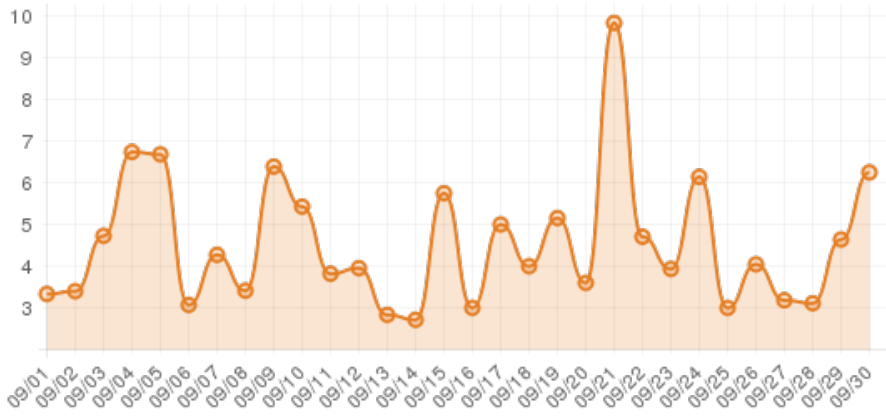

September 2014 (explorepinehurst.com)

Everwonder Boost Rate

2,811
direct views

221,220
network impressions

22,022%
increase in impressions

Average Time On Site

00:07:10
average time spent on site

857%
compared to industry standard

Average Pages Per Visit

5

average pages per visit

203%

compared to industry standard

Because EverWondr automatically cross promotes other events and nearby attractions, consumers can easily plan their next visit, maybe even extend their stay.