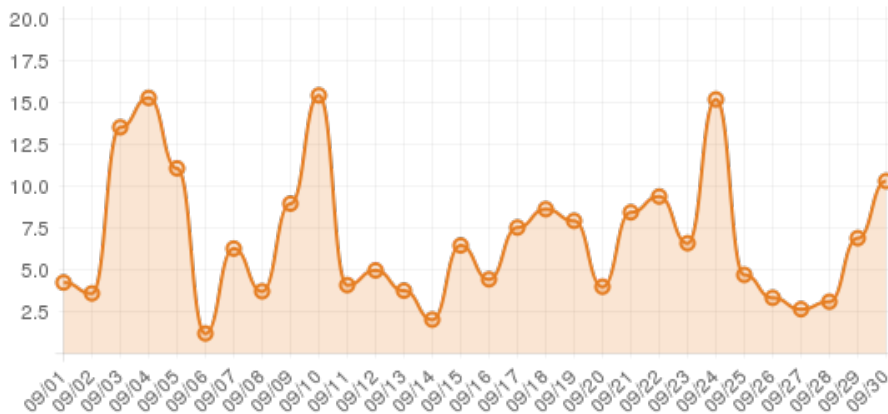

September 2014 (explorepinehurst.com)

Everwonder Boost Rate

2,811
direct views

221,220
network impressions

22,022%
increase in impressions

Average Time On Site

00:07:10
average time spent on site

857%
compared to industry standard

When a visitor clicks on your event, they get more information about the event. They also get more details about lodging, shopping, restaurants and attractions. This increases the amount of time they spend with your brand.

Average Pages Per Visit

5

average pages per visit

203%

compared to industry standard

Because EverWondr automatically cross promotes other events and nearby attractions, consumers can easily plan their next visit, maybe even extend their stay.