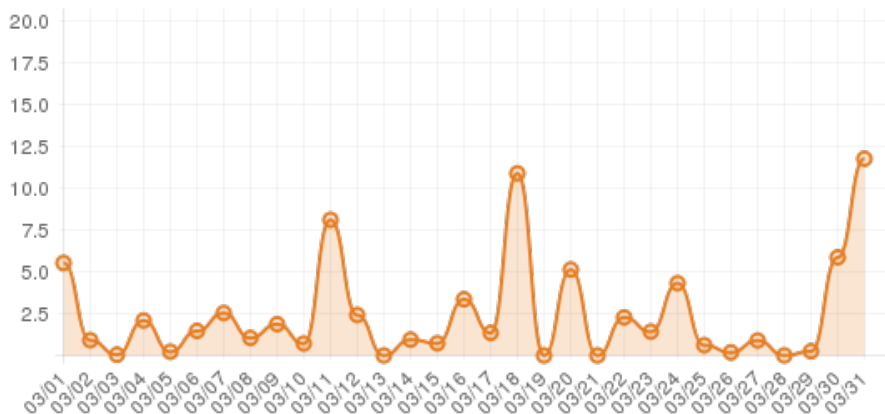

March 2016 (Explore Roxboro)

Everwonder Boost Rate

220
direct views

202,068
network impressions

20,107%
increase in impressions

Average Time On Site

00:03:15
average time spent on site

334%
compared to industry standard

When a visitor clicks on your event, they get more information about the event. They also get more details about lodging, shopping, restaurants and attractions. This increases the amount of time they spend with your brand.

Average Pages Per Visit

4

average pages per visit

168%

compared to industry standard

Because EverWondr automatically cross promotes other events and nearby attractions, consumers can easily plan their next visit, maybe even extend their stay.