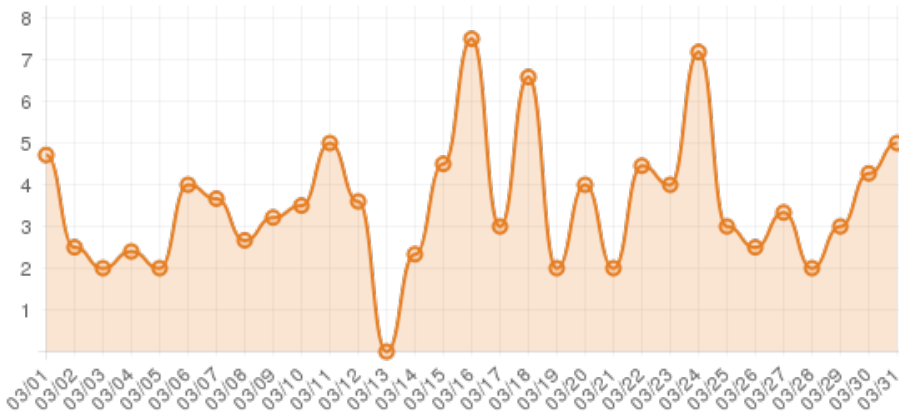

March 2016 (Explore Roxboro)

Everwonder Boost Rate

220
direct views

202,068
network impressions

20,107%
increase in impressions

Average Time On Site

00:03:15
average time spent on site

334%
compared to industry standard

Average Pages Per Visit

4

average pages per visit

168%

compared to industry standard

Because EverWondr automatically cross promotes other events and nearby attractions, consumers can easily plan their next visit, maybe even extend their stay.