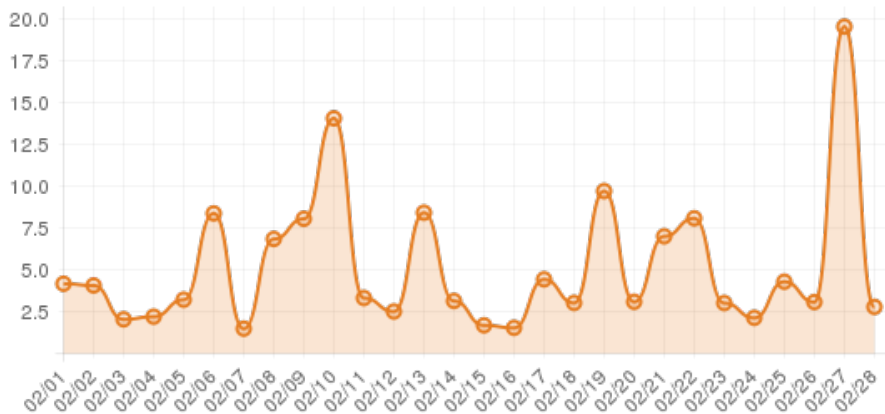

February 2015 (Wilkes County Library: Event Frame)

Everwonder Boost Rate

661
direct views

206,826
network impressions

20,583%
increase in impressions

Average Time On Site

00:06:01
average time spent on site

704%
compared to industry standard

When a visitor clicks on your event, they get more information about the event. They also get more details about lodging, shopping, restaurants and attractions. This increases the amount of time they spend with your brand.

Average Pages Per Visit

3

average pages per visit

106%

compared to industry standard

Because EverWondr automatically cross promotes other events and nearby attractions, consumers can easily plan their next visit, maybe even extend their stay.