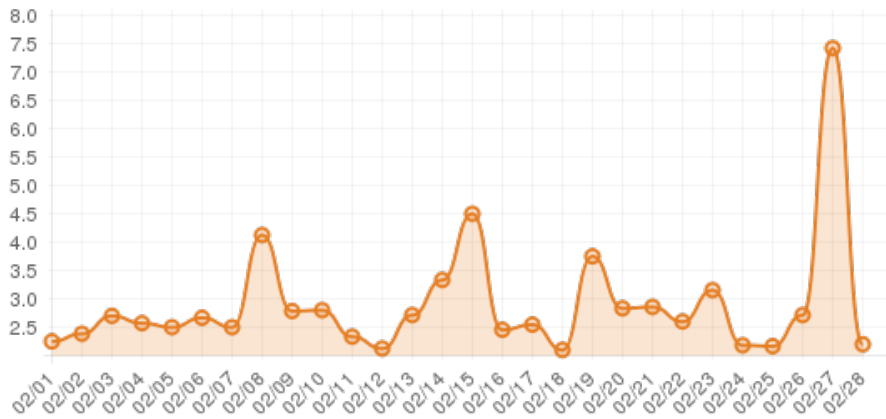

February 2015 (Wilkes County Library: Event Frame)

Everwonder Boost Rate

661
direct views

206,826
network impressions

20,583%
increase in impressions

Average Time On Site

00:06:01
average time spent on site

Average Pages Per Visit

3

average pages per visit

106%

compared to industry standard

Because EverWondr automatically cross promotes other events and nearby attractions, consumers can easily plan their next visit, maybe even extend their stay.