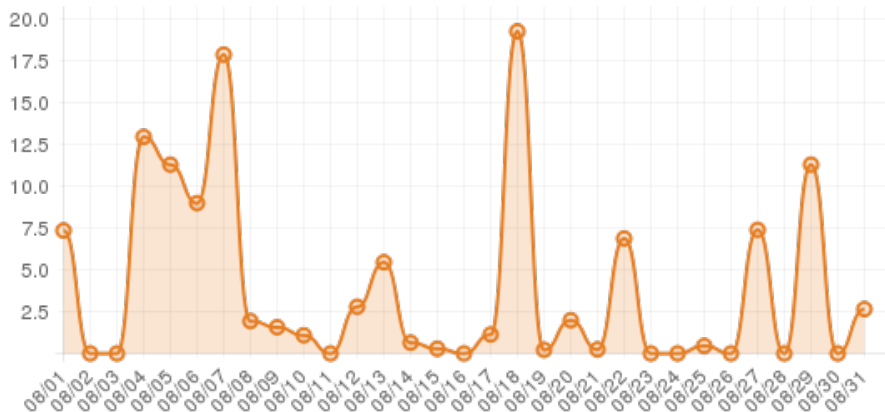

August 2014 (Explore Roxboro)

Everwondr Boost Rate

131
direct views

202,201
network impressions

20,120%
increase in impressions

Average Time On Site

00:07:55
average time spent on site

957%
compared to industry standard

When a visitor clicks on your event, they get more information about the event. They also get more details about lodging, shopping, restaurants and attractions. This increases the amount of time they spend with your brand.

Average Pages Per Visit

5

average pages per visit

212%

compared to industry standard

Because EverWondr automatically cross promotes other events and nearby attractions, consumers can easily plan their next visit, maybe even extend their stay.