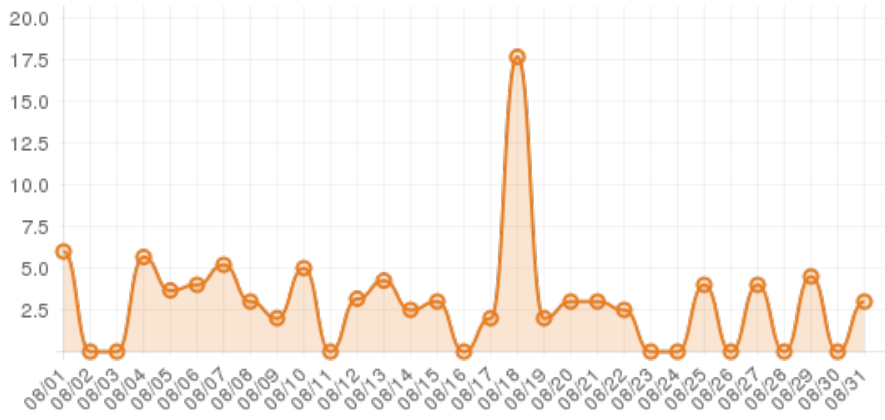

August 2014 (Explore Roxboro)

Everwondr Boost Rate

131
direct views

202,201
network impressions

20,120%
increase in impressions

Average Time On Site

00:07:55
average time spent on site

957%
compared to industry standard

Average Pages Per Visit

5

average pages per visit

212%

compared to industry standard

Because EverWondr automatically cross promotes other events and nearby attractions, consumers can easily plan their next visit, maybe even extend their stay.