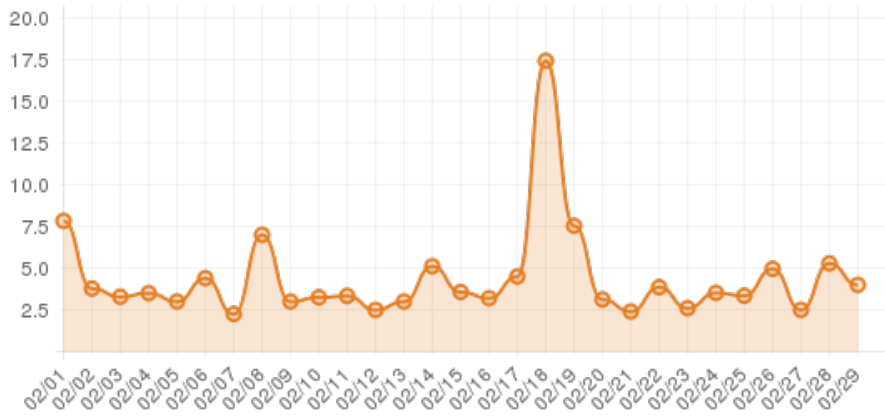

February 2016 (The Coolest Corner)

Everwonder Boost Rate

816
direct views

215,552
network impressions

21,455%
increase in impressions

Average Time On Site

00:04:53
average time spent on site

551%
compared to industry standard

When a visitor clicks on your event, they get more information about the event. They also get more details about lodging, shopping, restaurants and attractions. This increases the amount of time they spend with your brand.

Average Pages Per Visit

5
average pages per visit

205%
compared to industry standard

Because EverWondr automatically cross promotes other events and nearby attractions, consumers can easily plan their next visit, maybe even extend their stay.