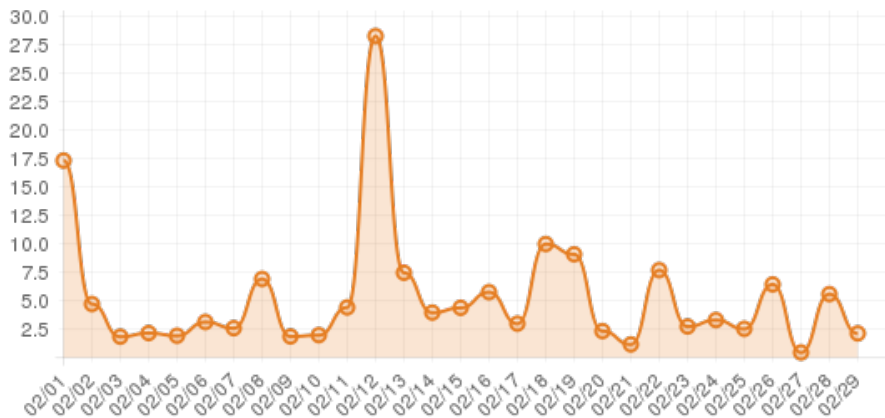

February 2016 (The Coolest Corner)

Everwonder Boost Rate

816
direct views

215,552
network impressions

21,455%
increase in impressions

Average Time On Site

00:04:53
average time spent on site

551%
compared to industry standard

When a visitor clicks on your event, they get more information about the event. They also get more details about lodging, shopping, restaurants and attractions. This increases the amount of time they spend with your brand.

Average Pages Per Visit

5
average pages per visit

205%
compared to industry standard

Because EverWondr automatically cross promotes other events and nearby attractions, consumers can easily plan their next visit, maybe even extend their stay.