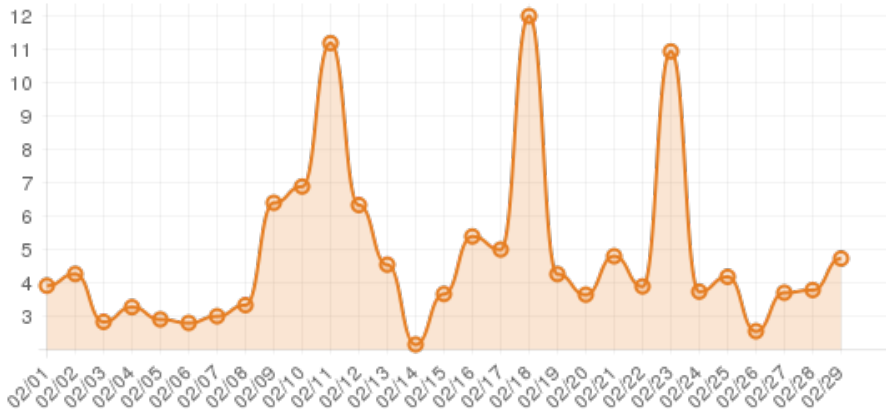

February 2016 (Alamance Battleground: Event Frame)

Everwonder Boost Rate

39,427
direct views

644,171
network impressions

64,317%
increase in impressions

Average Time On Site

00:07:04
average time spent on site

Average Pages Per Visit

5

average pages per visit

214%

compared to industry standard

Because EverWondr automatically cross promotes other events and nearby attractions, consumers can easily plan their next visit, maybe even extend their stay.