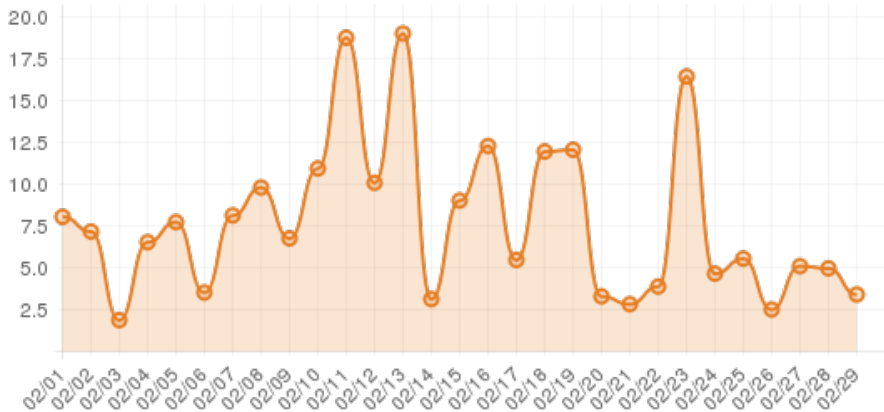

February 2016 (Alamance Battleground: Event Frame)

Everwonder Boost Rate

39,427
direct views

644,171
network impressions

64,317%
increase in impressions

Average Time On Site

00:07:04
average time spent on site

843%
compared to industry standard

When a visitor clicks on your event, they get more information about the event. They also get more details about lodging, shopping, restaurants and attractions. This increases the amount of time they spend with your brand.

Average Pages Per Visit

5

average pages per visit

214%

compared to industry standard

Because EverWondr automatically cross promotes other events and nearby attractions, consumers can easily plan their next visit, maybe even extend their stay.