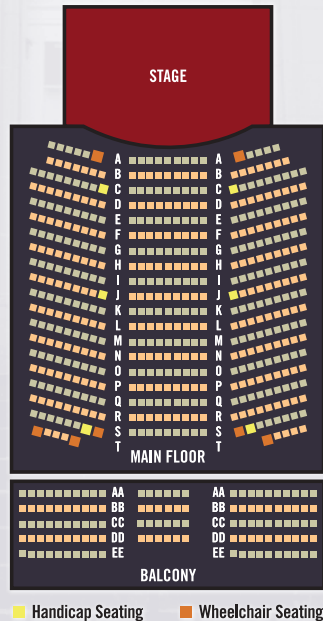

TO ORDER TICKETS:

Call the Box Office at **919-553-1737** or go online to theclaytoncenter.com

BOX OFFICE INFO

Timeless Entertainment at The Clayton Center

It seems as if we just closed the curtains on last season, and here we are with opening night of the 2014-2015 Palladian Series only a few months away. We are excited to present our season schedule, and we're sure you'll agree that this year's shows offer a great blend of entertainment options.

Whether you're a fan of music or comedy — or musical comedy — there's something for every taste this season. We're offering the political satire of The Capitol Steps and the sweet, yet sassy humor of North Carolina's own Jeanne Robertson. We have the music of the Beatles, classic country & western, and a big band sound reminiscent of the Rat Pack. You'll recognize old favorites and discover the talents of new faces who introduce themselves for the first time on our stage.

We invite you to read through the schedule and make note of the performances you want to enjoy. Once you've made your selections, give us a call or go online to select the best seats in the house. We don't want you to miss a moment of timeless entertainment.

—Scotty, Cathy, Steven and Martha

Non-Profit Organization
US POSTAGE
PAID
Clayton, NC
Permit #241

PO Box 879 | Clayton, NC 27528
919-553-1737 | theclaytoncenter.com

NEW SEASON SUBSCRIPTIONS
ON SALE: AUGUST 13
INDIVIDUAL SHOW TICKETS
ON SALE: AUGUST 25