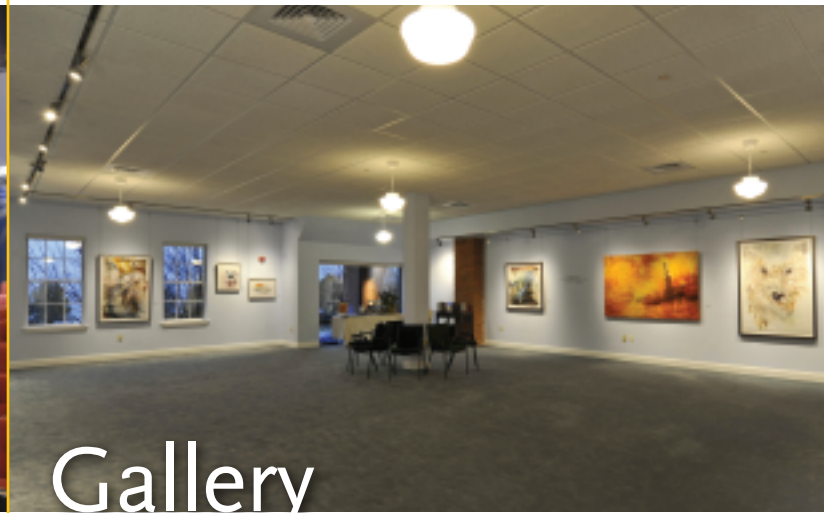

MAIN STREET LANDING
www.mainstreetlanding.com

Great Room

- Spacious room with vaulted ceiling and beautiful views of Lake Champlain
- Equipped with tables and chairs for up to 60 people

Capacity
60

Black Box Theatre

- Performance, presentation, and lecture space
- 18 ft. lighting grid, a box office, control booth, sound system, and 40 x 60 ft. stage
- Includes the Green Room with bathrooms, kitchenette and showers

Capacity
135

Film House

- Ideal for film screenings and presentations
- Large 25' screen, Dolby surround sound, and smart podium with touch-screen A/V system

Capacity
220

Gallery

- Spacious room with beautiful views of the lake
- Equipped with tables and chairs for up to 60 people
- Clean, modern design with gallery lighting
- Beautiful Burlington art exhibition space with rotating exhibits

Capacity
60

Board Room

- Semi-private space complete with tables and chairs
- Large balcony with stunning views of Lake Champlain
- Modern and affordable

Capacity
45

Train Station

- Unique space with plenty of natural light
- Perfect for larger events
- Ground floor of Union Station at One Main
- Conveniently located directly off the bike path