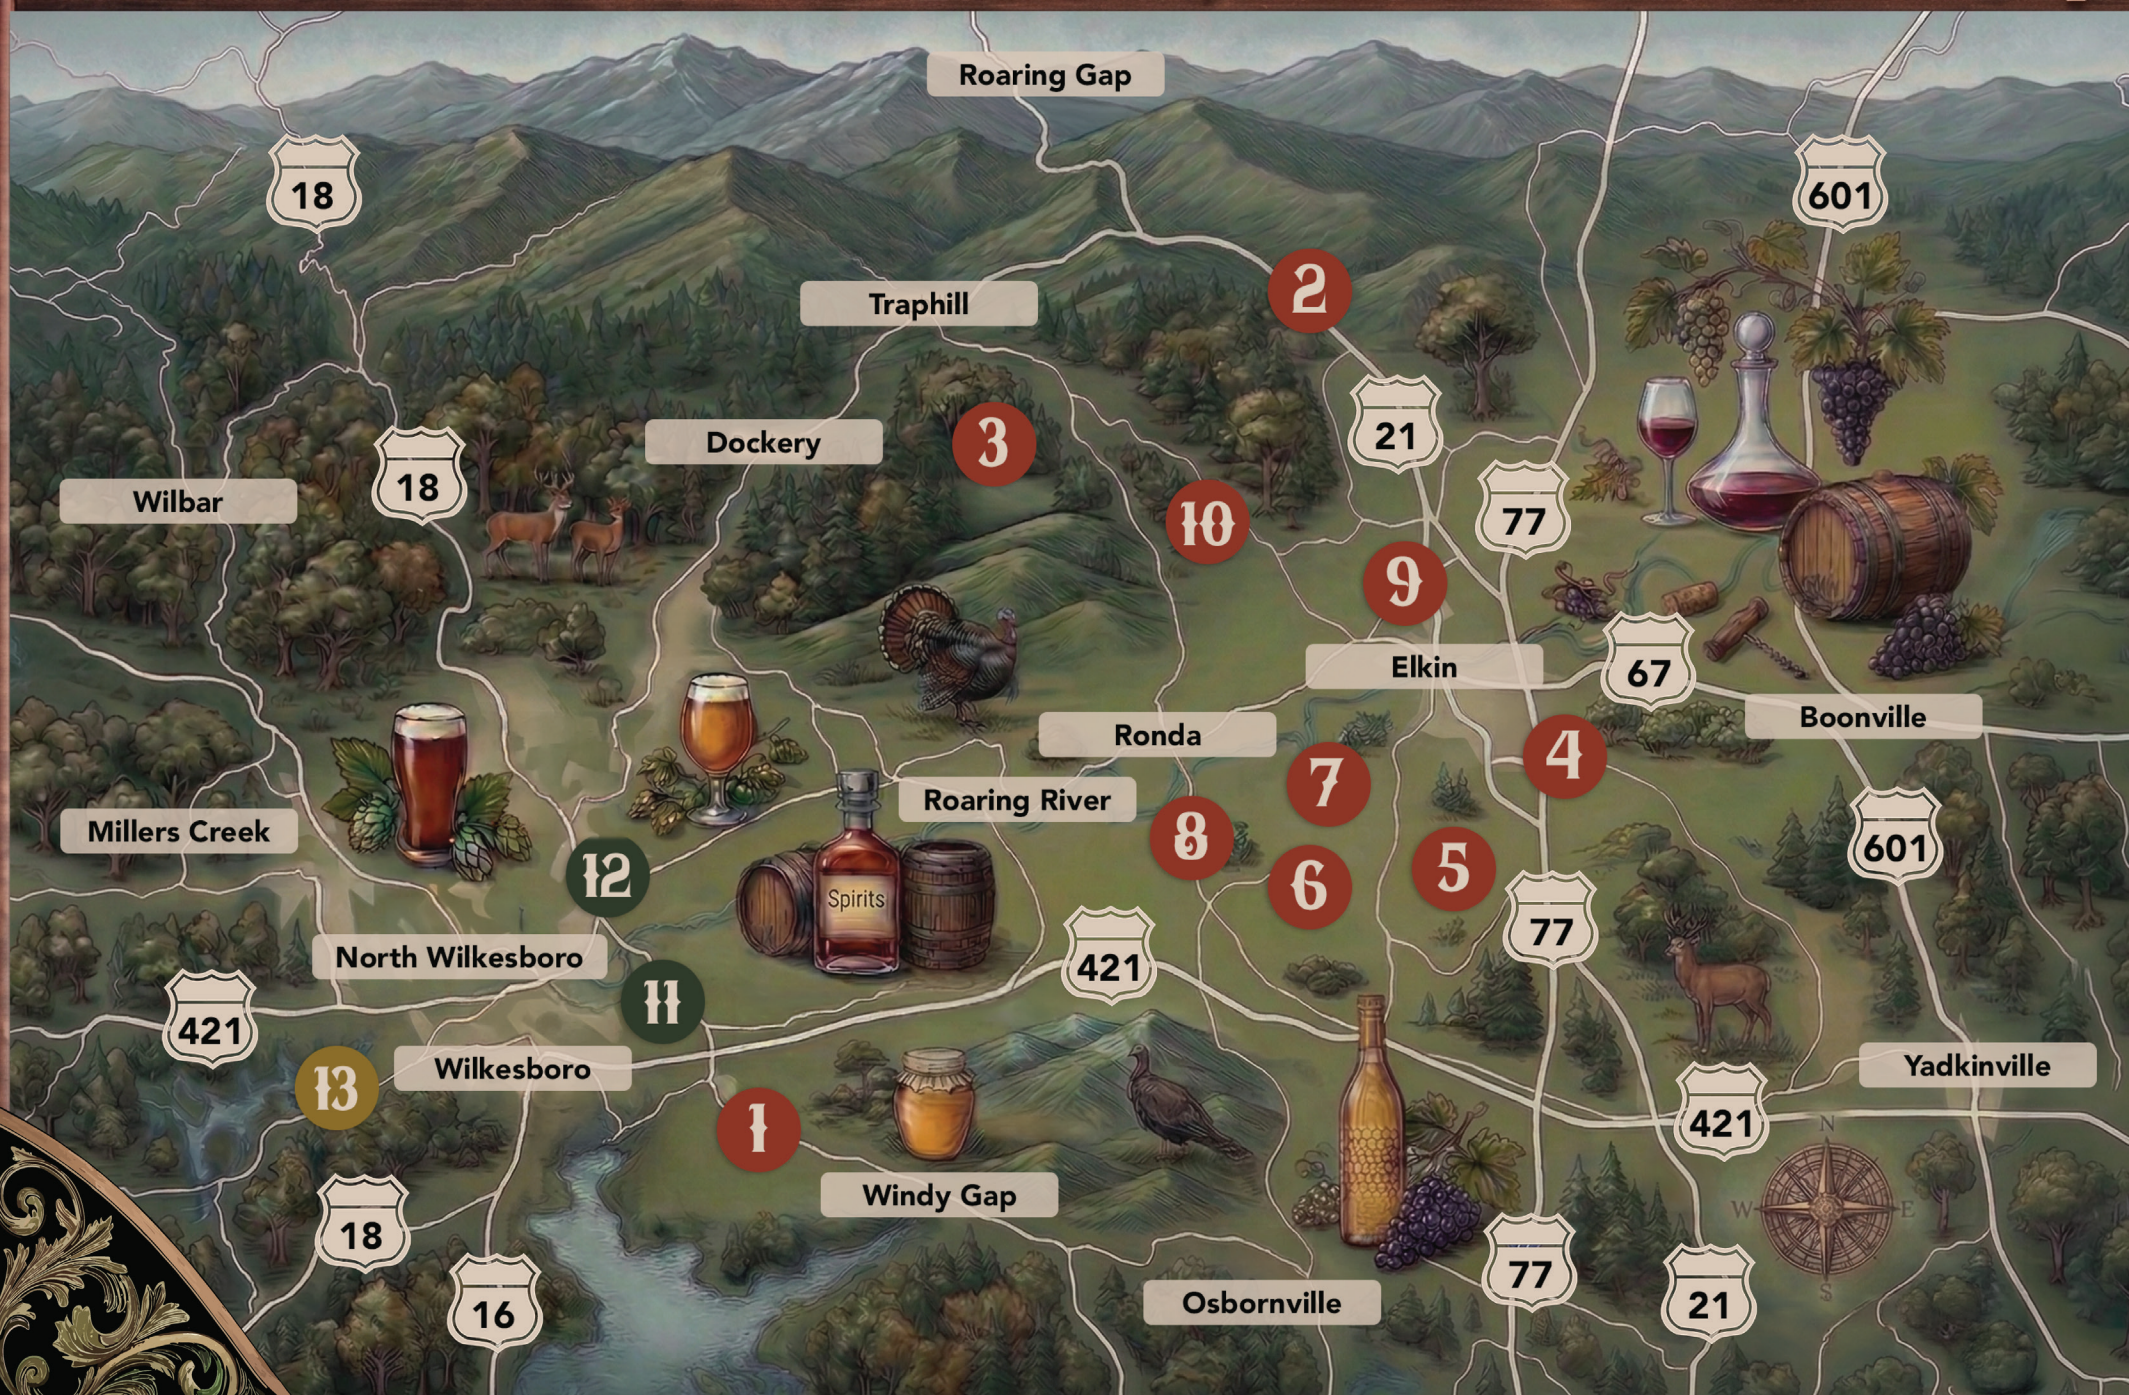

GREAT STATE OF WILKES

Wilkes County, NC

Wineries, Breweries & Distilleries Map

LEGEND

WINERIES

- 1** **STARDUST CELLARS MEADERY**
4780 Statesville Rd, North Wilkesboro, NC 28659
- 2** **JONES VON DREHLE VINEYARDS**
964 Old Railroad Grade Rd, Thurmond, NC 28683
- 3** **ROARING RIVER VINEYARDS**
493 Brewer Mill Rd, Traphill, NC 28685
- 4** **DYNAMIS ESTATE WINES**
1004 Highland Rd, Jonesville, NC 28642
- 5** **CASTELLO BARONE VINEYARDS & WINERY**
475 Groce Rd, Ronda, NC 28670
- 6** **RAFFALDINI VINEYARDS & WINERY**
450 Groce Rd, Ronda, NC 28670
- 7** **SOTRIO VINEYARDS & WINERY**
211 Groce Rd, Ronda, NC 28670
- 8** **PICCIONE VINEYARDS**
2364 Cedar Forest Rd, Ronda, NC 28670
- 9** **ELKIN CREEK VINEYARD & WINERY**
318 Elkin Creek Mill Rd, Elkin, NC 28621
- 10** **MENARICK VINEYARDS**
328 Luffman Road, Ronda, NC 28670

BREWERIES

- 11** **TWOBOROS BREWERY**
111 E Main St, Wilkesboro, NC 28697
- 12** **WISDOM BREWING**
508 Main St, North Wilkesboro, NC 28659

DISTILLERY

- 13** **CALL FAMILY DISTILLERS**
1611 Industrial Dr, Wilkesboro, NC 28697

W GREAT STATE OF WILKES

STARDUST CELLARS MEADERY

JONES VON DREHLE VINEYARDS

ROARING RIVER VINEYARDS

DYNAMIS ESTATE WINES

CASTELLO BARONE VINEYARDS & WINERY

RAFFALDINI VINEYARDS & WINERY

SOTRIO VINEYARDS & WINERY

PICCIONE VINEYARDS

ELKIN CREEK VINEYARD & WINERY

MENARICK VINEYARDS

TWOBOROS BREWERY

WISDOM BREWING

CALL FAMILY DISTILLERS

Around here, we like to say you don't just visit Wilkes, you settle into it. Right in the heart of the Yadkin Valley, this is North Carolina's wine country with a mountain soul. You'll find award-winning wines, yes, but also a laid-back charm that places like Napa can't quite bottle. No pressure, no pretense, just good pours, good people, and a setting that reminds you why you came.